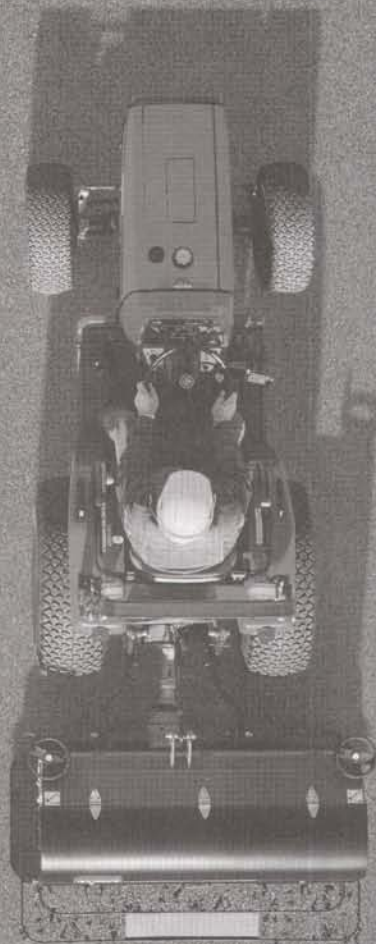

**Everyone has their idea of
what the best aerator
should be like.**

Introducing all of them rolled into one.

Announcing the
Toro ProCore Series.

It's easy to see why the new Toro ProCore series aerators are the best overall. With precise depth control you can adjust without tools. Variable spacing you control simply by adjusting tractor speed. The industry's largest variety of tines and accessories. Exclusive RotaLink™ technology for cleanly pulled cores. And, of course, that legendary Toro reliability. To learn more contact your Toro distributor at 1-800-803-8676. To receive a free video cassette, visit www.toro.com.

*Choose the model that suits your needs:
ProCore 440, ProCore 660, or aerate up
to 2 acres per hour with the ProCore 880.*

TORO

www.toro.com

Contact your Turf Care sales representative today for a **no-cost, no-obligation** demo at your convenience.