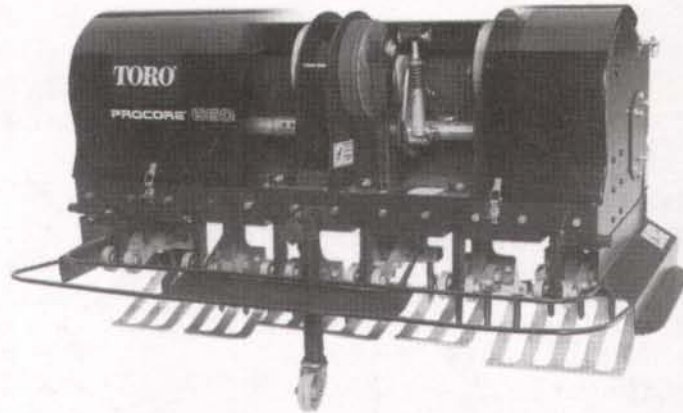

KEEPING **Sports Fields**  
IN PRIME  
**Playing Condition**

PROCORE 440

PROCORE 660

PROCORE 880

**Compact tractor-mounted aerators built for cost-effective turf aeration during any season.**

Contact your Turf Care sales representative today for a **no-cost, no-obligation** demo at your convenience.