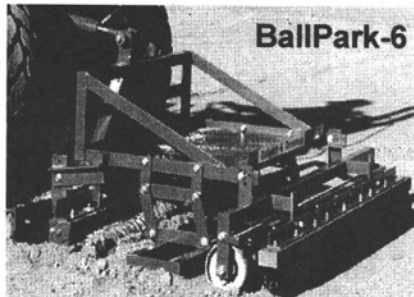

J. Robert Dippel

SEEDS

WALKER EQUIPMENT LIMITED

Specialist in Commercial Lawn Cutting Equipment

Telephone: 905-294-8333

Toll Free: 1-800-318-9428

Fax: 905-294-1702

P.O. Box 118

Markham, Ontario L3P 3J5

(Hwy. 48, 3 km N of No. 7 Hwy.)

We've heard a Rumour ... You're about to buy a Groomer!

BallPark-6

BallPark-6 Groomer

The **BallPark-6** is the original groomer. It combines five essential and individually adjustable grooming tools as illustrated. Hundreds of ball diamonds in North America are now being groomed regularly with the **BallPark-6**.