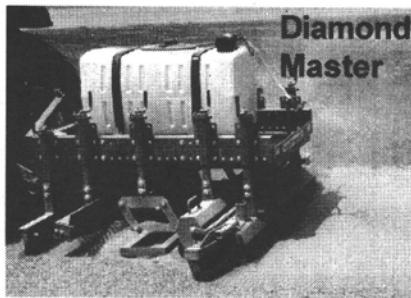

Markham, Ontario L3P 3J5

(Hwy. 48, 3 km N of No. 7 Hwy.)

We've heard a Rumour ... You're about to buy a Groomer!

BallPark-6

BallPark-6 Groomer

The **BallPark-6** is the original groomer. It combines five essential and individually adjustable grooming tools as illustrated. Hundreds of ball diamonds in North America are now being groomed regularly with the **BallPark-6**.

Options available for both models include:

50 Gallon Water Spray Tank, Extension Wing Brush Kit, & Hydraulic Top Link.

Diamond Master

Diamond Master

The **Diamond Master** carries the same tools, does the same job, but we've made it much easier. Individual tool adjustments can now be made with simple screw jacks.