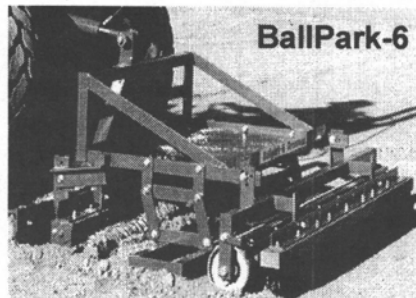

J. Robert Dippel

SEEDS

WALKER

WALKER EQUIPMENT LIMITED

Specialist in Commercial Lawn Cutting Equipment

Telephone: 905-294-8333
Toll Free: 1-800-318-9428
Fax: 905-294-1702

P.O. Box 118
Markham, Ontario L3P 3J5
(Hwy. 48, 3 km N of No. 7 Hwy.)

We've heard a Rumour ... You're about to buy a Groomer!

BallPark-6

BallPark-6 Groomer

The **BallPark-6** is the original groomer. It combines five essential and individually adjustable grooming tools as illustrated. Hundreds of ball diamonds in North America are now being groomed regularly with the **BallPark-6**.