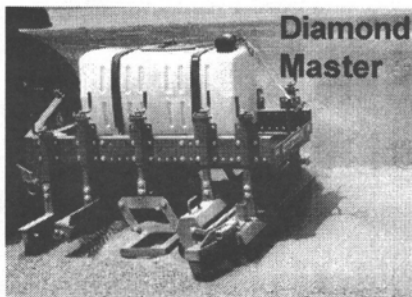

We've heard a Rumour ... You're about to buy a Groomer!

BallPark-6

BallPark-6 Groomer

The **BallPark-6** is the original groomer. It combines five essential and individually adjustable grooming tools as illustrated. Hundreds of ball diamonds in North America are now being groomed regularly with the **BallPark-6**.

Options available for both models include:
50 Gallon Water Spray Tank, Extension Wing Brush Kit, & Hydraulic Top Link.

Diamond Master

Diamond Master

The **Diamond Master** carries the same tools, does the same job, but we've made it much easier. Individual tool adjustments can now be made with simple screw jacks.