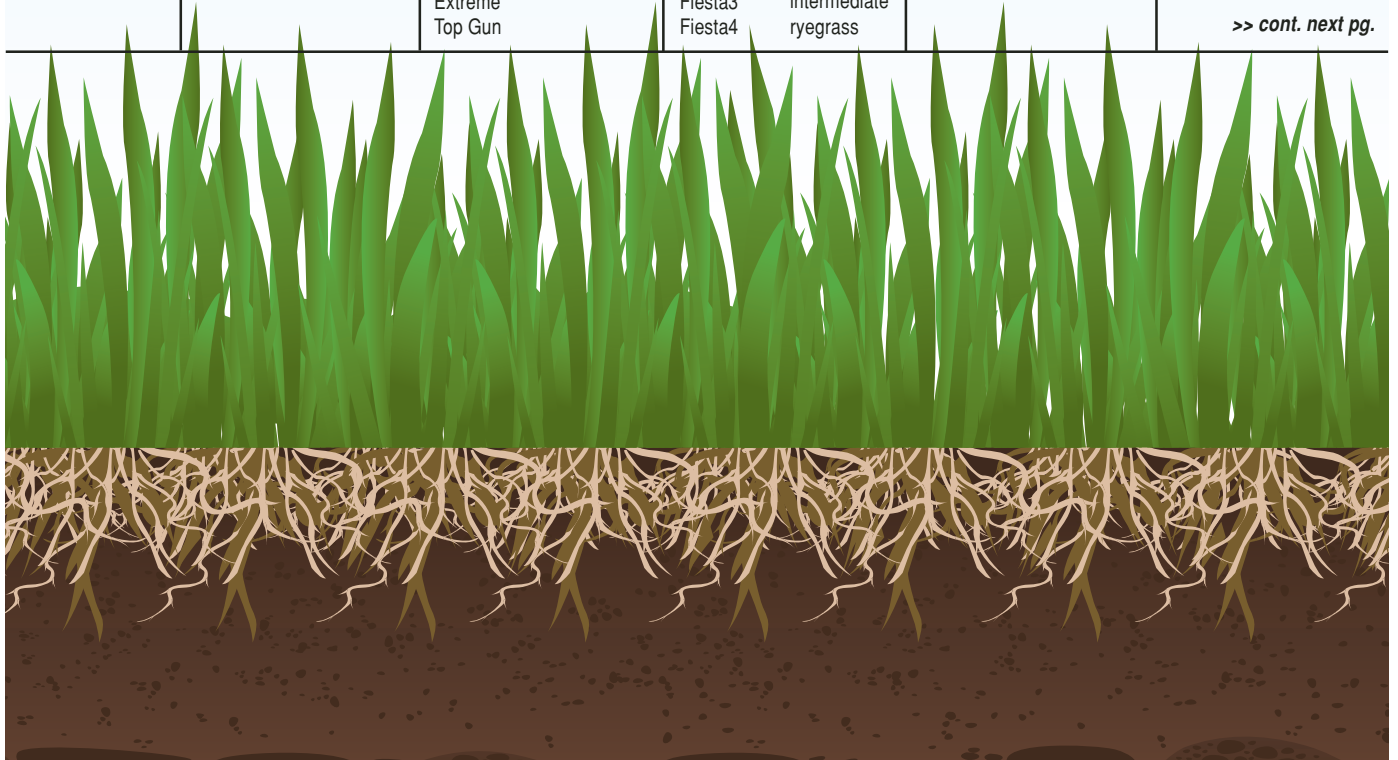

Grass Seeds

AVAILABLE FROM MAJOR SEED COMPANIES IN ONTARIO

The Sports Turf Association strongly recommends to athletic field managers that they use only improved cultivars that have been tested and found superior under local conditions.

>> cont. next pg.

SPECIES	SUPPLIER									
	Bishop		Ontario		Pickseed		Quality		Speare	
Fescue: Blue					Azay Blue Fescue		MX 86			
Fescue: Creeping Red	Aberdeen Boreal Salsa		Aruba Audubon Fenway		Boreal Jasper Sea Link		Boreal Florentine Florentine GT	Navigator Rose Shademaster II	Aberdeen Boreal Salsa	
Fescue: Chewings	Intrigue		J-5 Jamestown II Southport		Victory II Windward		Cascade Longfellow II Shadow II		Tiffany Wrigley	
Fescue: Hard	Brigade Heron		Ecostar Rescue 911		Bonita Spartan		Aurora Gold Chariot Discovery		Heron Ridu Serra	
Fescue: Sheeps	Azure MX86		Azure MX86AE		Azay Sheeps		Bighorn Little Bighorn		Azure MX86	
Fescue: Tall	Arid III Coronado Gold Millenium	Regiment Tomcat	Arid III Inferno Jaguar II		Crossfire II Mustang 3 Team Jr.		Avenger Coyote II Dominion	Tahoe Raptor	Arid III Coronado Gold Millennium	Regiment Tomcat
Bentgrass: Creeping	18th Green A-4 Bengal G-5 L-93 OEB G6 Pen G2 Pen T1 Penn A2	Penncross Penneagle Penneagle II Pennlinks Pennlinks II Pennway Providence SR119 SR1020	Dominant Plus L-93 Penn A-4 Penn G-6 Penn Trio Penncross Coated Penncross	Penneagle Pennlinks Pennway Providence T-1	Brighton Cato MacKenzie Mariner Penn A-4	Penn G-1 Penncross Pennlinks II Sandhill	Penn A-1 Penn A-2 Penn A-4 Penn G-2 Penncross Penneagle	Penneagle II Pennlinks Pennlinks II Seaside II Shark	18th Green A-4 Bengal G-5 L-93 OEB G6 Pen G2 Pen T1 Penn A2	Penncross Penneagle Penneagle II Pennlinks Pennlinks II Pennway Providence SR119 SR1020
Bentgrass: Colonial	Highland		Highland		Exeter	Highland	Glory	Highland	Highland	
Bentgrass: Velvet	Legendary				Greenwich	Vesper	Greenwich		Legendary	
Weeping alkali	Fults		Fults		Fults	Salty	Fults	Salty	Fults	