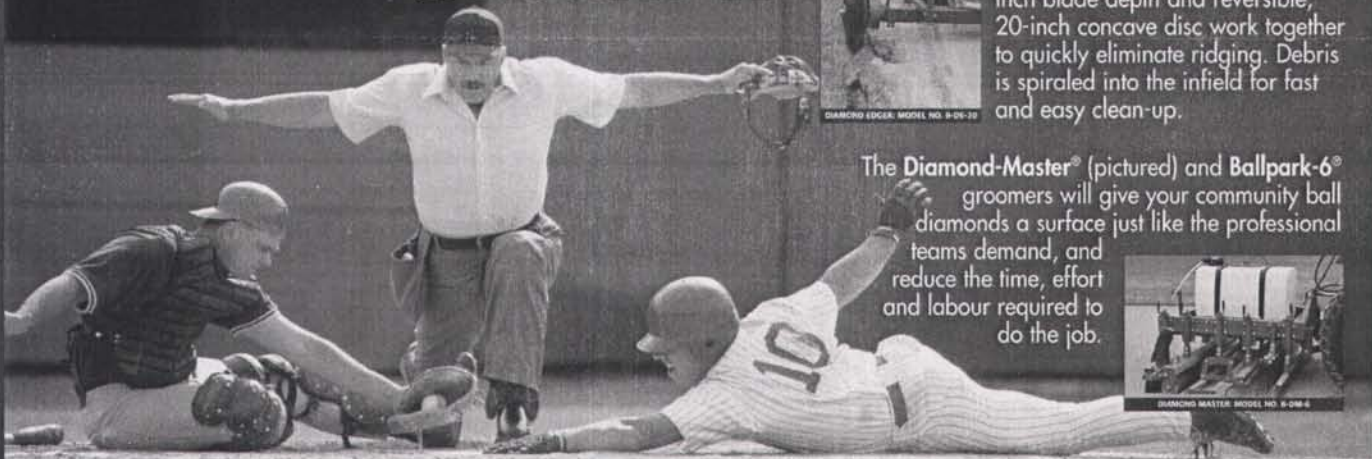

Email: gdol@dolturfrestoration.on.ca

MEMBER: STA, OGSA & ORFA

Your Sports Turf Specialists

Press Release

EVERGREEN™ Turf Blanket Ideal for Quick Repairs As Well

Widely used as a winter turf blanket to protect grass against winter kill and desiccation, EVERGREEN™ by Covermaster is equally effective to make turf repairs on sports fields.

For perfect diamonds Edge it & Groom it

With its adjustable guide shoe, the Bannerman **Diamond Edger** is surprisingly easy-to-use. Its three-inch blade depth and reversible, 20-inch concave disc work together to quickly eliminate ridging. Debris is spiraled into the infield for fast and easy clean-up.