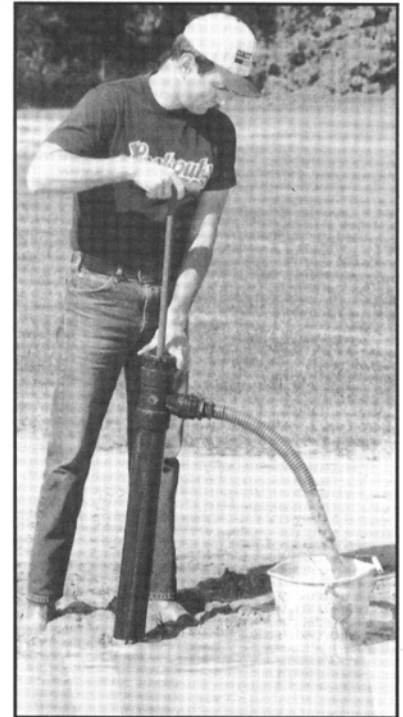

NATIONAL SPORTS TURF TRIPLEX

G.C. Duke Equipment Ltd. is pleased to announce the new National 70" Sports Turf Triplex. The tractor chassis is powered by a 16 h.p. Briggs Vanguard engine and is driven with a hydrostatic pump to hydraulic wheel motors. The units, rear steer zero turning radius offers optimum turning ability in the tightest areas. The cutting units are 25", free floating, 6 blade, 7" diameter cutting heads, producing an overall cutting width of 70 inches. The floating head design will allow the mowing units to follow all types of ground contours. For extreme fine turf areas, the National 70" is available with grass catchers and front throw shields.

EQUIPMENT RENTAL

DTR Turf Equipment Rentals provides 'top-of-the-line' turf equipment to turf professionals. We rent aerators, overseeders, topdressers, fertilizer spreaders, and other specialized turf equipment. Renting is a cost effective solution to purchasing equipment that is not used daily.

SAND TRAP PUMP

Rittenhouse & Sons Ltd. of St. Catharines, ON. have introduced a new, simple, mechanical Sand Trap Pump to remove standing water from sand traps, dirt infields and ditches. The tough ABS construction only weights seven pounds, making it easy to carry out to a wet spot. It easily pumps 15 gallons per minute through a 1 1/2 inch hose and will not clog.

Rittenhouse & Sons Ltd.
New Sand Trap Pump