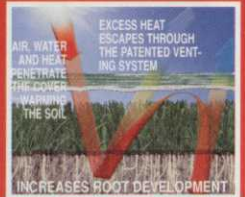

How EVERGREEN™ works.

'Best Product... Strongest Commitment to Industry...'

Ross Kurcab, CSFM, Turf Manager
Denver Broncos Football Club, Denver, CO

COVERMASTER™ COVERMASTER COVERMASTER

MASTERS IN THE ART OF SPORTS SURFACE COVERS

TO FIND OUT MORE, CALL TOLL FREE

1-800-387-5808

www.covermaster.com

E-MAIL: info@covermaster.com

COVERMASTER INC., 100 WESTMORE DR. 11-D, REXDALE, ON, M9V 5C3 TEL 416-745-1811 FAX 416-742-6837

MEMBER

STMA Headquarters
1027 S. 3rd Street
Council Bluffs, IA 51503

PRSR STD
MAIL
U.S. POSTAGE PAID
OMAHA NE
PERMIT #705

Address Service Requested