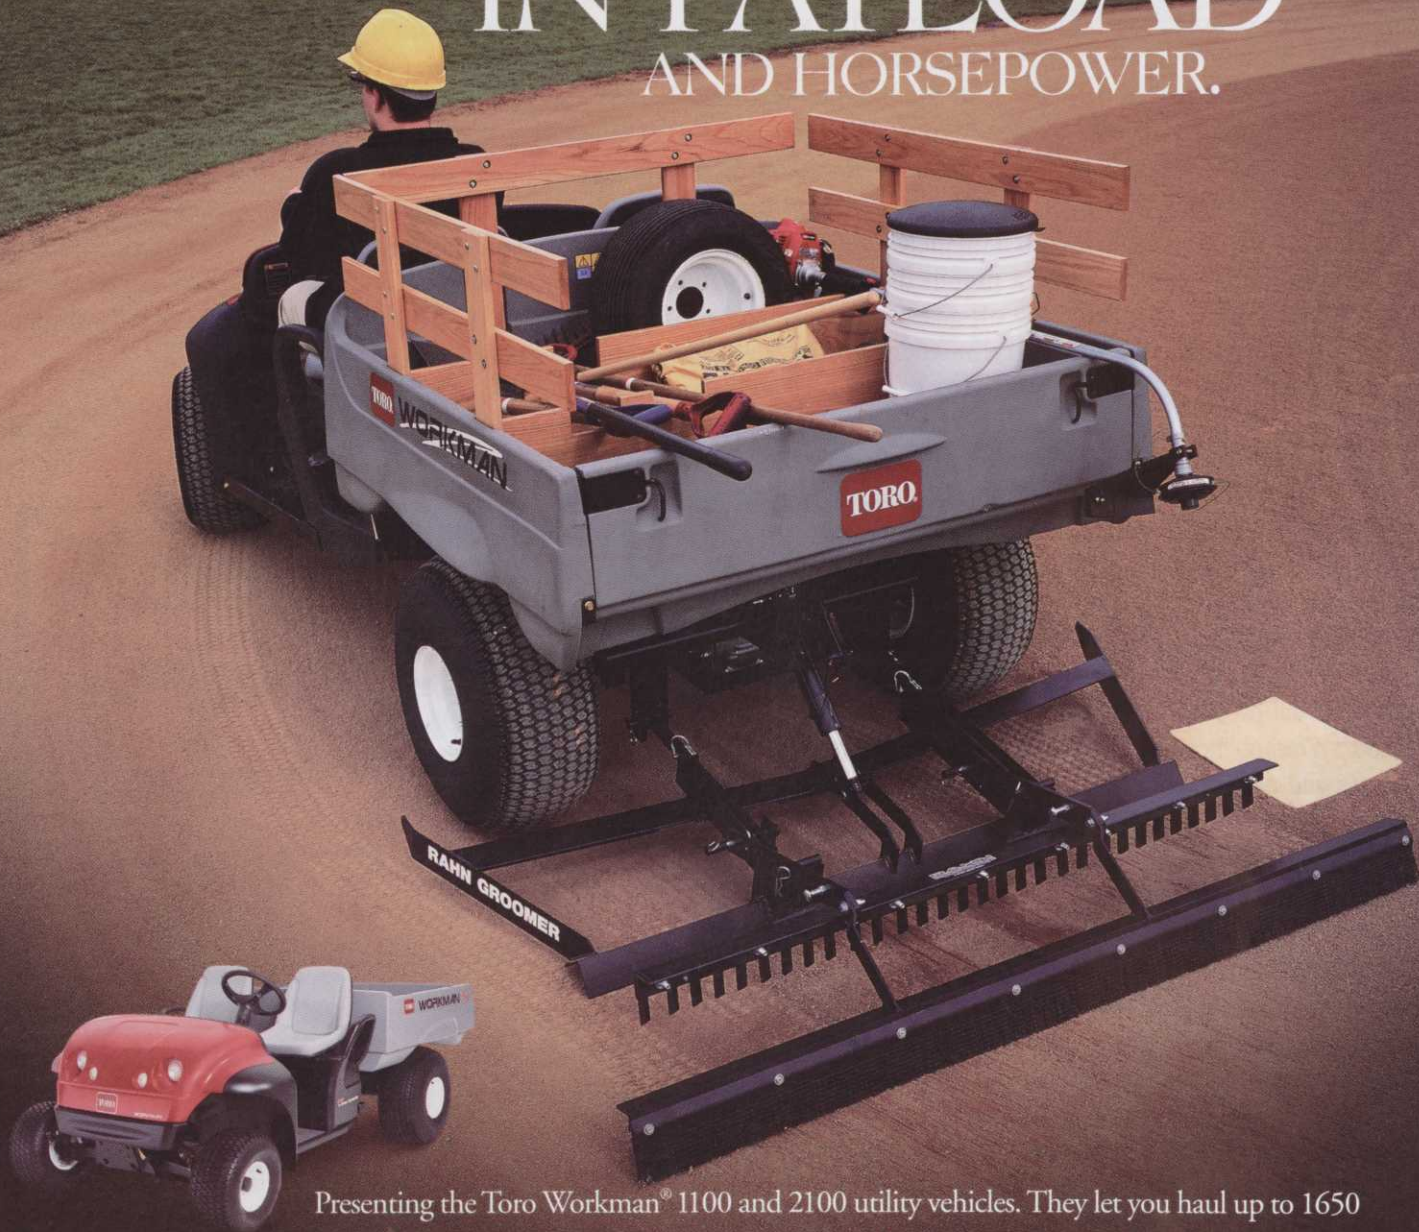

WHEN THE JOB IS MEASURED IN
MILES AND ACRES
YOU NEED AN OFFICE THAT'S MEASURED
IN PAYLOAD
AND HORSEPOWER.

Presenting the Toro Workman® 1100 and 2100 utility vehicles. They let you haul up to 1650 pounds under the power of either a twin-cylinder 16 hp or a single-cylinder 11 hp engine. And their get-the-job-done features don't end there. There's a double-walled cargo box with compartments you can customize, an optional ballfield grooming attachment and Active In-Frame™ suspension so you can float over curbs and bumps. All of

which means you can sum up these machines with just two words: Can do. To learn more, call your Toro distributor at 800-803-8676, or visit www.toro.com.

**IT'S ABOUT
PRODUCTIVITY™**

EVERGREEN™

THE PROVEN TURF GROWTH BLANKET

- Earlier spring green-up
- Faster seed germination
- Deeper root development
- Delays dormancy in fall
- Ideal winter blanket
- Best for quick turf repairs
- Available in any size
- Choice of 3 and 7 year warranty