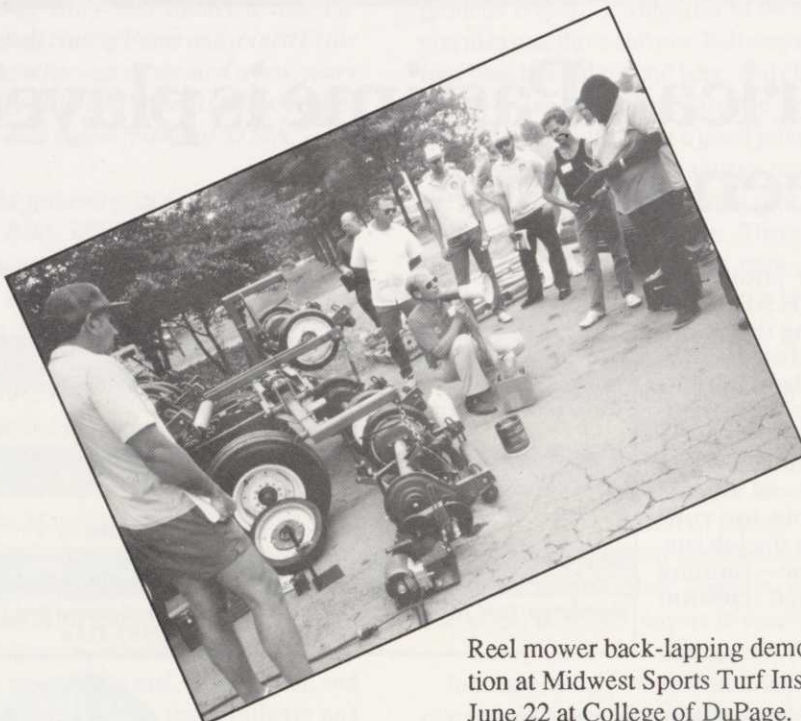

# STMA Summer

There are two methods to achieve the same result when painting logos on turf. Steve Wightman, (Turf Manager Denver Mile High Stadium) center, assisted by Glen Bronner, (College of DuPage), shows how it's done with pegs, string and spray, using the NFL logo at the Midwest Turf Institute.

Grounds crew employee James Conway, from Cleveland Municipal Stadium, under the direction of David Frey, paints the logo of horse and rider at Holy Cross College with the aid of a sketch, cut-outs, and paint. The logo is sketched on polyethylene, then cut outs are made for letters and artwork. Paint is then brushed on to turf through the cutouts.

Reel mower back-lapping demonstration at Midwest Sports Turf Institute June 22 at College of DuPage. Sponsored by Chicago Turf.

James Long, Superintendent of Buildings at Holy Cross College, coordinated a very successful event on July 12 at his campus, which was sponsored by Chicago Turf.

s also had the opportunity to demonstrate their  
n the fields.  
ing for door prizes ended a very successful  
nd a most enjoyable day.

Harry Gill, Milwaukee County Stadium, tries out a new mower at Eastern Sports Turf Institute. The mower is designed for severe slopes and banks.