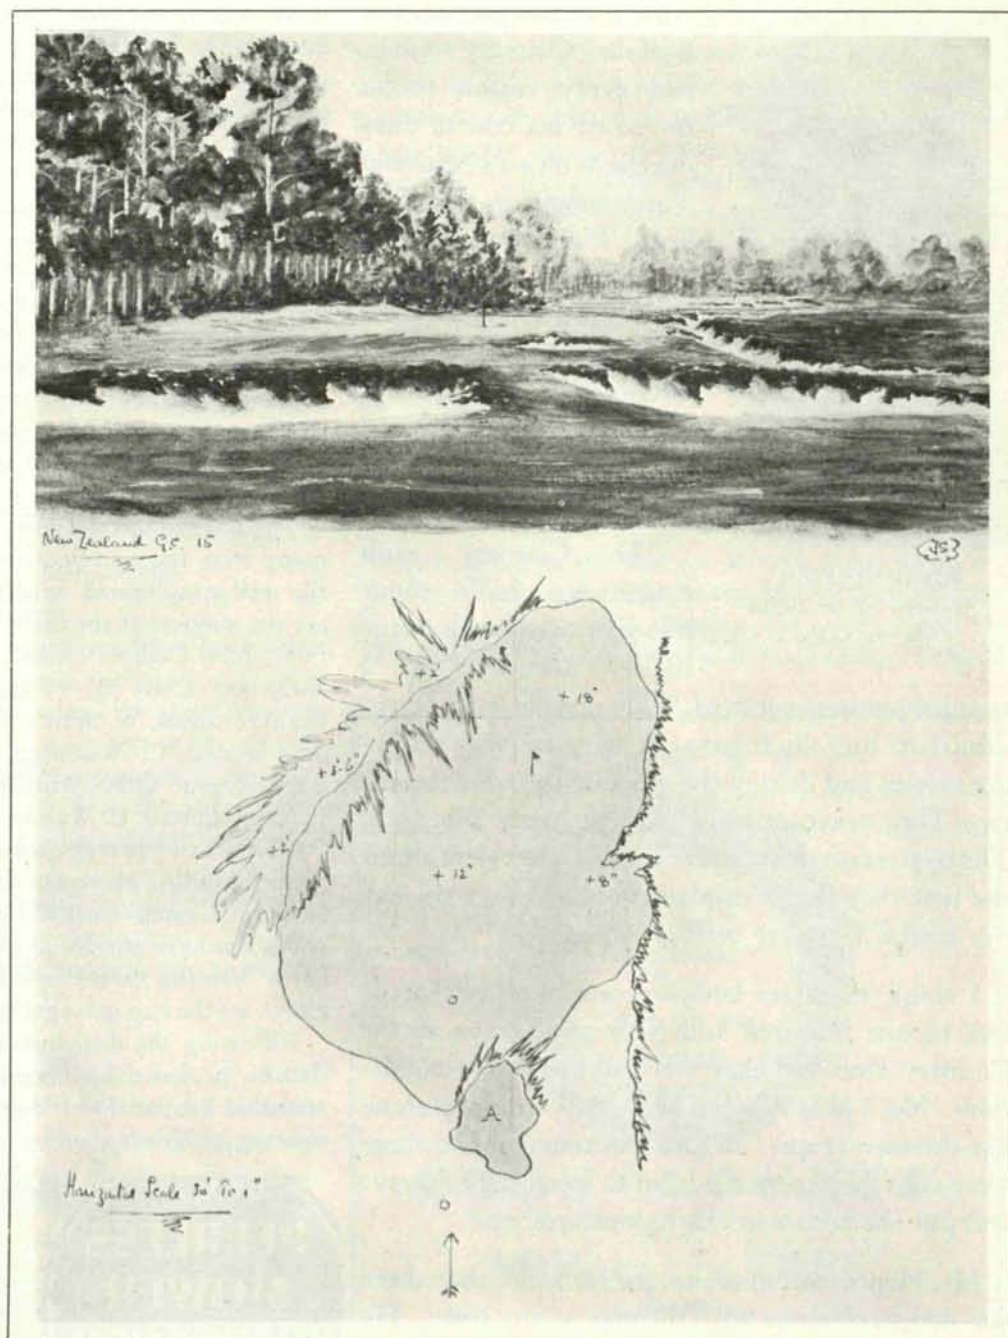

# Great Britain Still Sets Pace in Golf Architecture

■ This is a sketch and diagram of the 15th green at the New Zealand Golf Course, located in Surrey, about twenty miles from London. This hole was designed by Simpson & Company, Golf Architects, Ltd., London, England.