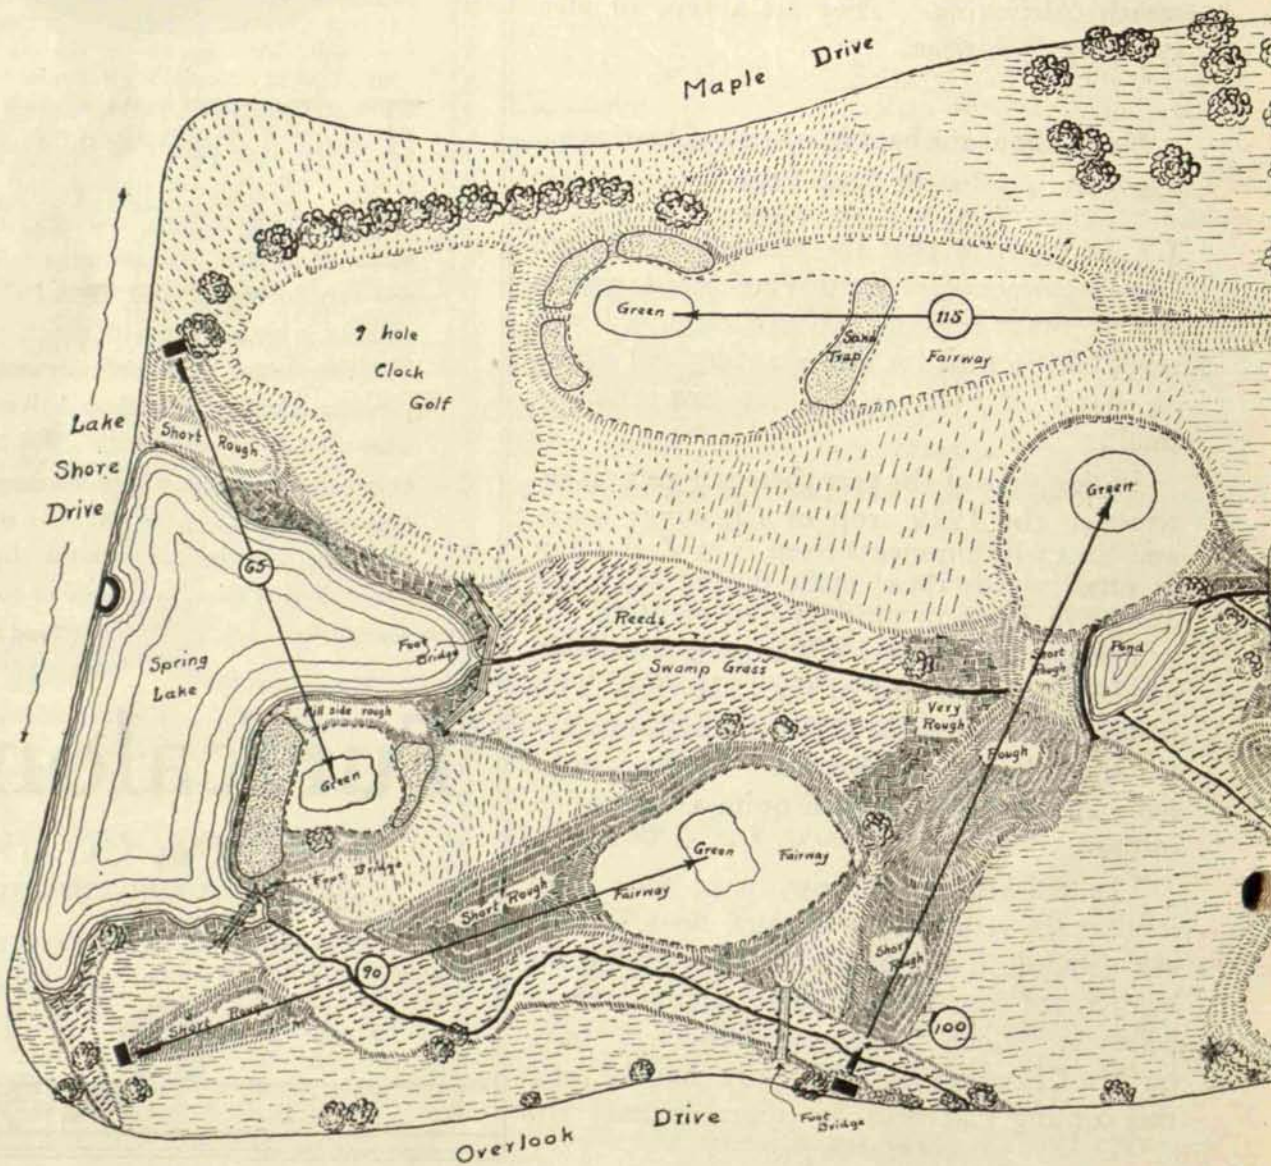

Miniature Courses Find

MINIATURE golf courses for pitching and putting are rapidly finding favor with golfers who wish to brush up on their short game. They are also ideal for elderly people who cannot stand the grind of full 18-hole rounds on the regulation lay-outs.

In response to many requests which have come in to the NATIONAL GREENKEEPER, we are publishing herewith the design of a miniature, 9-hole golf course laid out on ten acres of land by the Lake Lucerne Club Co., at Lucerne on the Youngstown Road, eighteen miles southeast of Cleveland. This course is being constructed in connection with a private residential development of two hundred and fifty acres of hills and woods and lake, of which one hundred and five acres, including lakes of thirty acres, are deeded to

LOOKING ACROSS THE LAKE COURSE

Favor With Golfers

HERE THE LUCERNE MINIATURE IS BUILT

home owners as a park. It is in this recreational center that the golf course is being built, so that this popular sport will be included with the regular features of tennis, swimming, fishing, horseback riding, etc.

9-HOLE PITCHING AND PUTTING GOLF COURSE AT LUCERNE PARK NEAR CLEVELAND

This course was laid out on 10 acres of land by Clyde W. Colby, vice-president of the Cleveland District Golf Association, and is now under construction