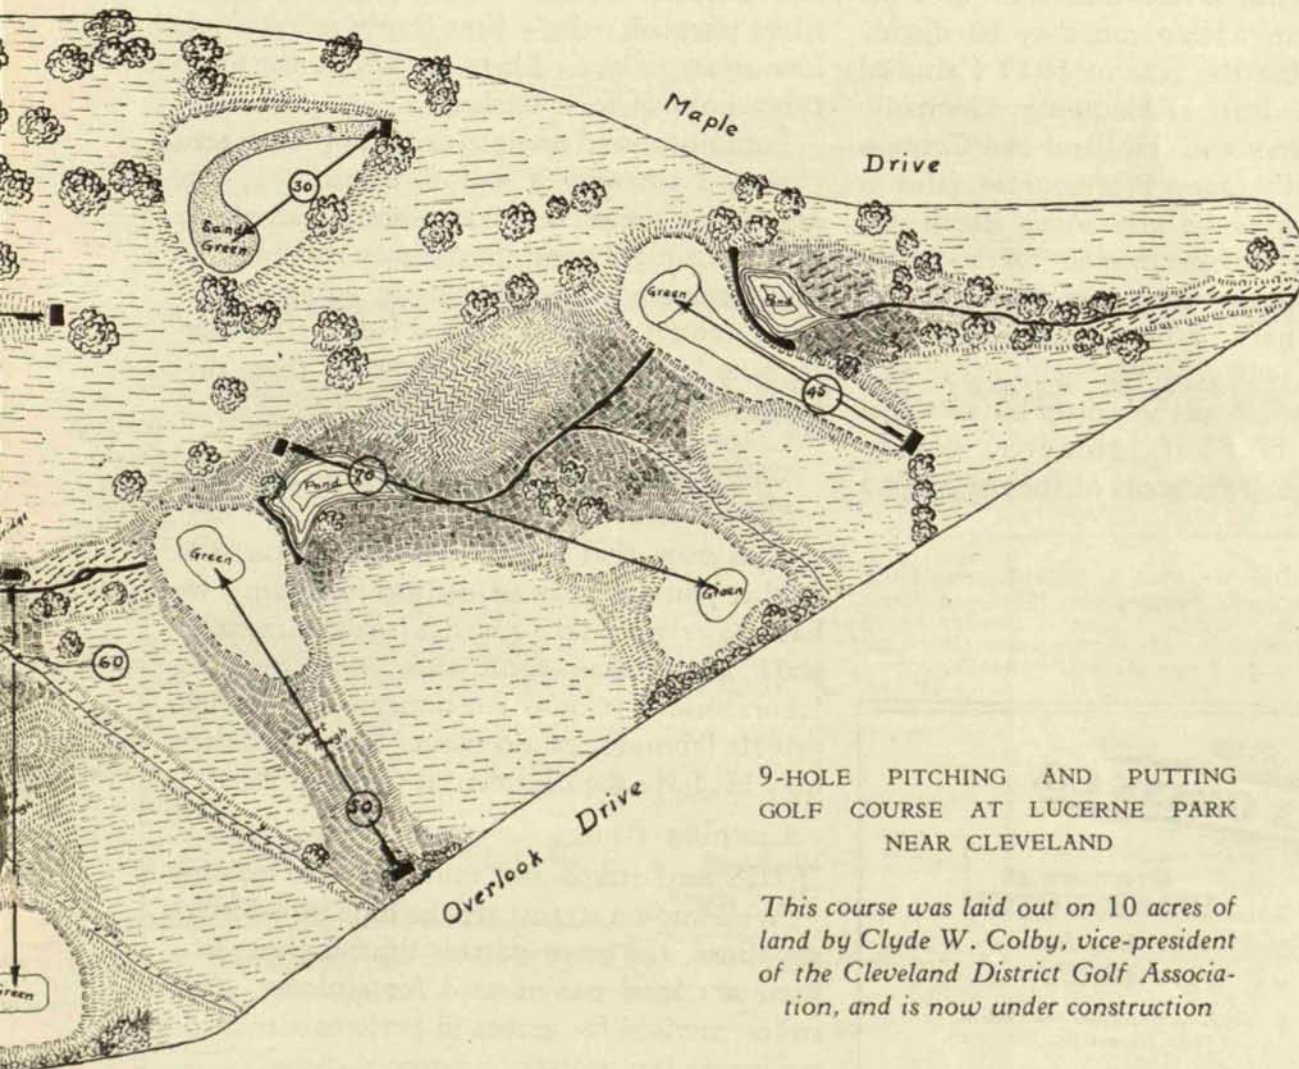

LOOKING ACROSS THE LAKE COURSE

Favor With Golfers

HERE THE LUCERNE MINIATURE IS BUILT

home owners as a park. It is in this recreational center that the golf course is being built, so that this popular sport will be included with the regular features of tennis, swimming, fishing, horseback riding, etc.

The fact is obvious that this miniature golf course will be immensely popular with the families of those residing in the neighborhood. It has many sporty features, including water carries and natural hazards which will test the skill and accuracy of even the best shooters. The cost of construction and upkeep will be relatively small with only tees and greens to take care of and short rough to be mowed. If present plans mature the greens and tees will be planted with Metropolitan bent stolons, including the large practice putting green which will also serve as a turf nursery.

9-HOLE PITCHING AND PUTTING GOLF COURSE AT LUCERNE PARK NEAR CLEVELAND

This course was laid out on 10 acres of land by Clyde W. Colby, vice-president of the Cleveland District Golf Association, and is now under construction