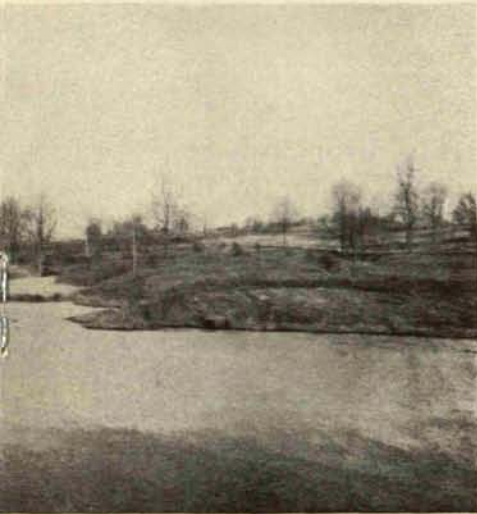

Miniature Courses Find

MINIATURE golf courses for pitching and putting are rapidly finding favor with golfers who wish to brush up on their short game. They are also ideal for elderly people who cannot stand the grind of full 18-hole rounds on the regulation lay-outs.

In response to many requests which have come in to the NATIONAL GREENKEEPER, we are publishing herewith the design of a miniature, 9-hole golf course laid out on ten acres of land by the Lake Lucerne Club Co., at Lucerne on the Youngstown Road, eighteen miles southeast of Cleveland. This course is being constructed in connection with a private residential development of two hundred and fifty acres of hills and woods and lake, of which one hundred and five acres, including lakes of thirty acres, are deeded to

LOOKING ACROSS THE LAKE COURSE

Favor With Golfers

HERE THE LUCERNE MINIATURE IS BUILT

home owners as a park. It is in this recreational center that the golf course is being built, so that this popular sport will be included with the regular features of tennis, swimming, fishing, horseback riding, etc.

The fact is obvious that this miniature golf course will be immensely popular with the families of those residing in the neighborhood. It has many sporty features, including water carries and natural hazards which will test the skill and accuracy of even the best shooters. The cost of construction and upkeep will be relatively small with only tees and greens to take care of and short rough to be mowed. If present plans mature the greens and tees will be planted with Metropolitan bent stolons, including the large practice putting green which will also serve as a turf nursery.