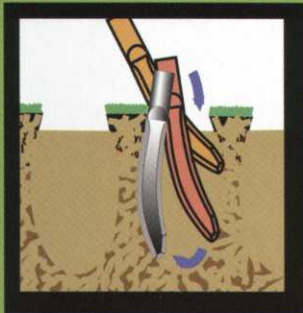

Every use creates new root growth

Sealed off greens create a number of problems including: fungus growth, algae growth, isolated dry spots, over heated surfaces (due to ponded water), and oxygen depleted root zones that cause summer root decline.

Our shatter knife technology - combined with our patented planetary motion - creates pore space throughout your root zone, eliminating compaction.

Our patented coring tine technology - combined with our planetary motion - cuts clean cores at the surface and shatters the soil below. This promotes better soil structure with less cleanup.