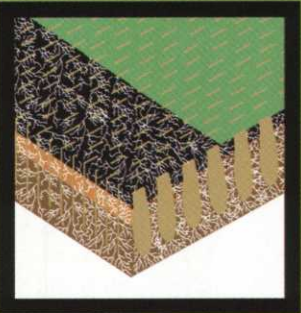

PlanetAir's "high density" hole pattern - combined with our patented planetary motion - allows you to achieve the most intense aeration in the industry.

Turfwerks

For more information or to demo a PlanetAir, call your Turfwerks representative, or dial 1-800-592-9513