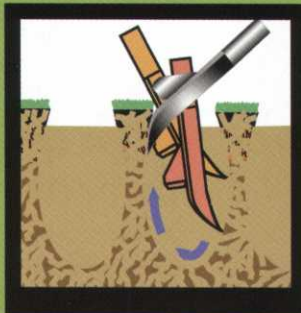

Turfwerks Presents the Revolutionary PlanetAir

PlanetAir's Innovative Coring Knife Technology

Our patented coring technology leaves behind tufts of grass and soil fragments - ready to immediately sweep, drag or simply mow. It reduces cleanup.

Every use creates new root growth

Sealed off greens create a number of problems including: fungus growth, algae growth, isolated dry spots, over heated surfaces (due to ponded water), and oxygen depleted root zones that cause summer root decline.

Increase Revenue, Lower Expenses

- No down time, course remains open during aeration
- Quicker recovery from heavy rainfall
- Up to 66% reduction in use of fungicides and infiltrants
- Promotes deep and infrequent watering practices.

Our shatter knife technology - combined with our patented planetary motion - creates pore space throughout your root zone, eliminating compaction.

Our patented coring tine technology - combined with our planetary motion - cuts clean cores at the surface and shatters the soil below. This promotes better soil structure with less cleanup.