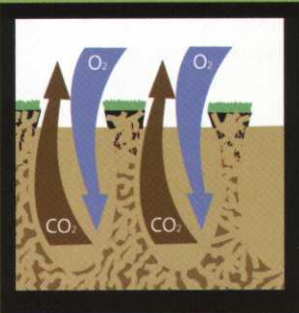

PlanetAir allows you to control these problems on your schedule and to actually increase root mass during summer stress periods without upsetting your customers or members.

PlanetAir moves every particle in your root zone

Our shatter knife technology - combined with our patented planetary motion - creates pore space throughout your root zone, eliminating compaction.

Our patented coring tine technology - combined with our planetary motion - cuts clean cores at the surface and shatters the soil below. This promotes better soil structure with less cleanup.

Maximizes water infiltration rates by allowing water to penetrate the soil profile at a faster rate.

Creates excellent air exchange for healthier turf. Creates a looser soil structure that enhances plant recovery and stimulates turf growth.