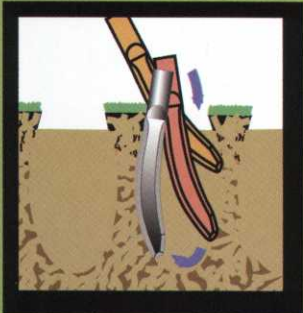

Every use creates new root growth

Sealed off greens create a number of problems including: fungus growth, algae growth, isolated dry spots, over heated surfaces (due to ponded water), and oxygen depleted root zones that cause summer root decline.

Our shatter knife technology - combined with our patented planetary motion - creates pore space throughout your root zone, eliminating compaction.

Our patented coring tine technology - combined with our planetary motion - cuts clean cores at the surface and shatters the soil below. This promotes better soil structure with less cleanup.