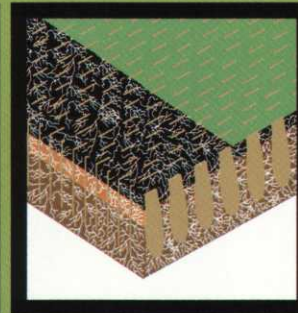

PlanetAir's "high density" hole pattern - combined with our patented planetary motion - allows you to achieve the most intense aeration in the industry.

Turfwerks

For more information or to demo a PlanetAir, call your Turfwerks representative, or dial 1-800-592-9513