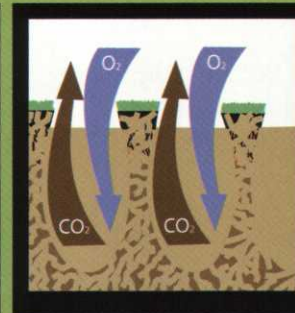

PlanetAir allows you to control these problems on your schedule and to actually increase root mass during summer stress periods without upsetting your customers or members.

PlanetAir moves every particle in your root zone

Our shatter knife technology - combined with our patented planetary motion - creates pore space throughout your root zone, eliminating compaction.

Our patented coring tine technology - combined with our planetary motion - cuts clean cores at the surface and shatters the soil below. This promotes better soil structure with less cleanup.

Maximizes water infiltration rates by allowing water to penetrate the soil profile at a faster rate.

Creates excellent air exchange for healthier turf. Creates a looser soil structure that enhances plant recovery and stimulates turf growth.