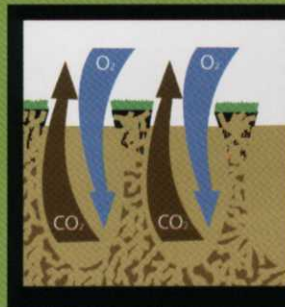

- No down time, course remains open during aeration
- Quicker recovery from heavy rainfall
- Up to 66% reduction in use of fungicides and infiltrants
- Promotes deep and infrequent watering practices.

PlanetAir moves every particle in your root zone

Our shatter knife technology - combined with our patented planetary motion - creates pore space throughout your root zone, eliminating compaction.

Our patented coring tine technology - combined with our planetary motion - cuts clean cores at the surface and shatters the soil below. This promotes better soil structure with less cleanup.

Maximizes water infiltration rates by allowing water to penetrate the soil profile at a faster rate.

Creates excellent air exchange for healthier turf. Creates a looser soil structure that enhances plant recovery and stimulates turf growth.