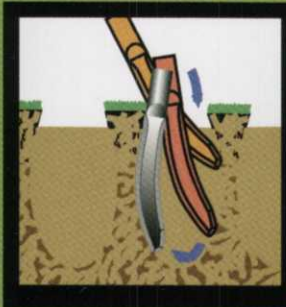

PlanetAir moves every particle in your root zone

Our shatter knife technology - combined with our patented planetary motion - creates pore space throughout your root zone, eliminating compaction.