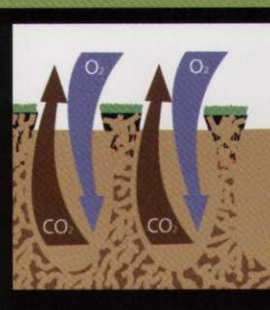

- No down time, course remains open during aeration
- Quicker recovery from heavy rainfall
- Up to 66% reduction in use of fungicides and infiltrants
- Promotes deep and infrequent watering practices.

PlanetAir moves every particle in your root zone

Our shatter knife technology - combined with our patented planetary motion - creates pore space throughout your root zone, eliminating compaction.

Our patented coring tine technology - combined with our planetary motion - cuts clean cores at the surface and shatters the soil below. This promotes better soil structure with less cleanup.

Maximizes water infiltration rates by allowing water to penetrate the soil profile at a faster rate.

Creates excellent air exchange for healthier turf. Creates a looser soil structure that enhances plant recovery and stimulates turf growth.