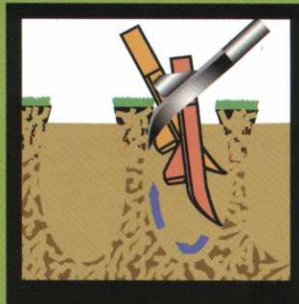

Our patented coring tine technology - combined with our planetary motion - cuts clean cores at the surface and shatters the soil below. This promotes better soil structure with less cleanup.