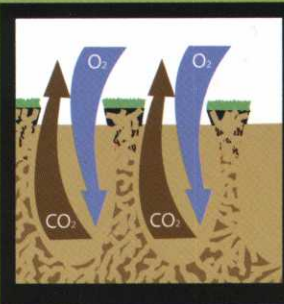

- No down time, course remains open during aeration
- Quicker recovery from heavy rainfall
- Up to 66% reduction in use of fungicides and infiltrants
- Promotes deep and infrequent watering practices.

PlanetAir moves every particle in your root zone

Our shatter knife technology - combined with our patented planetary motion - creates pore space throughout your root zone, eliminating compaction.

Our patented coring tine technology - combined with our planetary motion - cuts clean cores at the surface and shatters the soil below. This promotes better soil structure with less cleanup.

Maximizes water infiltration rates by allowing water to penetrate the soil profile at a faster rate.

Creates excellent air exchange for healthier turf. Creates a looser soil structure that enhances plant recovery and stimulates turf growth.