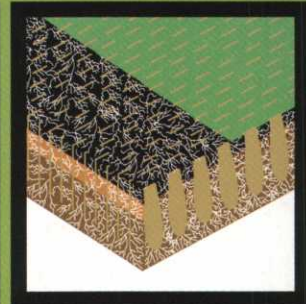

PlanetAir's "high density" hole pattern - combined with our patented planetary motion - allows you to achieve the most intense aeration in the industry.

Turfwerks

For more information or to demo a PlanetAir, call your Turfwerks representative, or dial 1-800-592-9513