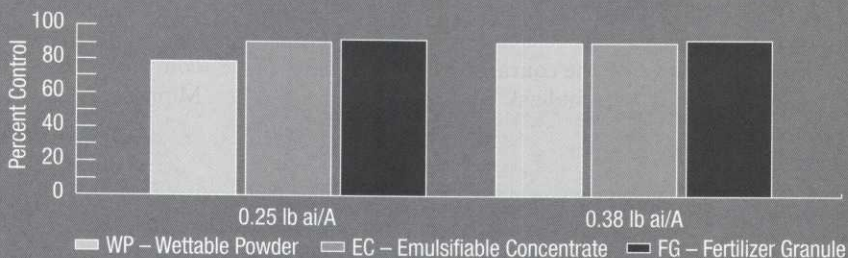

# COUNT ON DIMENSION<sup>®</sup> TO CONTROL NEWLY EMERGED CRABGRASS.

Early Postemergence Crabgrass Control

Virginia Tech; Application June 13, 2001; 78 DAA

 Dow AgroSciences

**Dimension<sup>®</sup>**  
Specialty Herbicide

WORKS ALL SEASON | CONTROLS NEWLY EMERGED CRABGRASS | NEVER STAINS

Visit [www.DimensionHerbicide.com](http://www.DimensionHerbicide.com) for more university trials.

®Trademark of Dow AgroSciences LLC State restrictions on the sale and use of Dimension apply. Consult the label before purchase or use for full details. Always read and follow label directions.  
T14-813-001 (8/05) BR 010-60366 510-M2-402-05