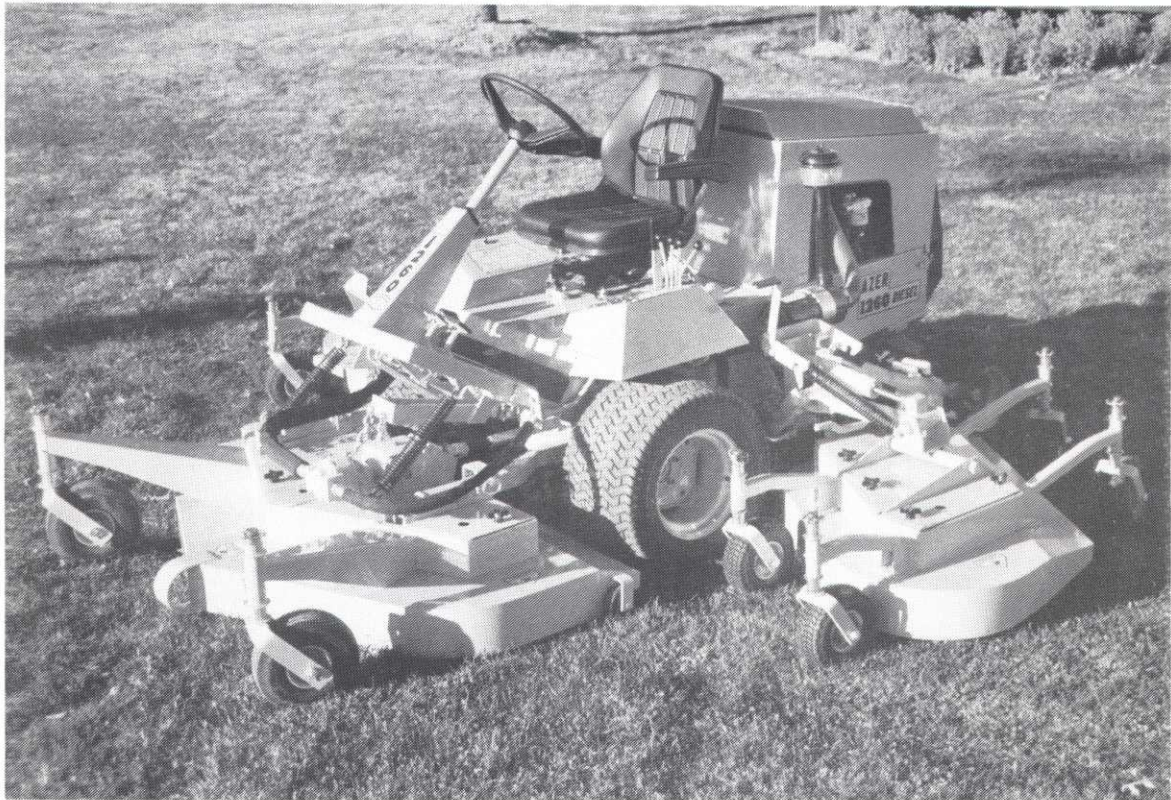

**IF YOU'RE NOT, YOU SHOULD BE,**  
mowing your roughs with the  
**TURF BLAZER 1260 Diesel.**

**IT'S FAST**, 126 inches with three decks mow several acres per hour.

**IT'S POWERFUL**, 47 horsepower in a self-contained tractor.

**IT'S A TRIM MOWER**, with a zero inch uncut circle.

**IT'S GENTLE** to your turf, only 2740 pounds on high flotation turf tires.

**IT'S QUALITY OF CUT** is great, 5 1/2 inch deep decks lift grass blades upright for cutting and discharge.

**IT'S ECONOMICAL** when compared to a tractor and five gang set, no more reels to grind.

**SEE WHY** this is the HOTTEST selling multi-deck rotary mower in the NATION. Call for a demonstration on your golf course this Spring.