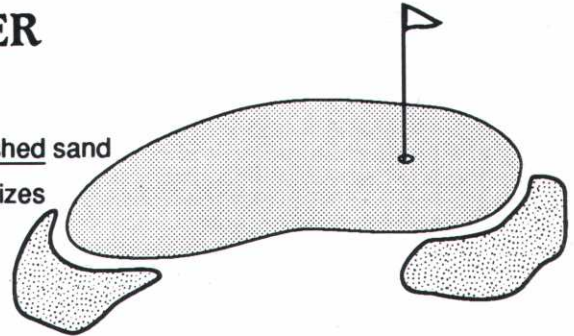

BUNKER SAND

- Clean, washed sand
- 2 particle sizes to choose from