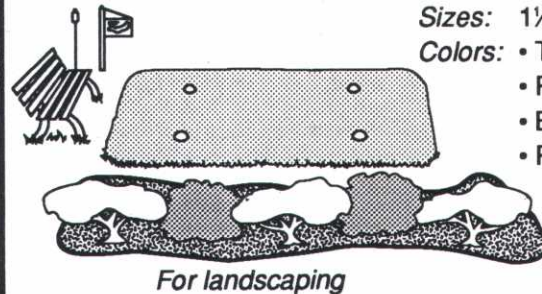

## RIP RAP

- LARGE OVERSIZE ROCK      Sizes: 18" - 10" round  
10" - 4" round

## DRAINTILE ROCK

Sizes: 3/8", 3/4", 1 1/2"

## DECORATIVE ROCK

- Sizes: 1 1/2" or 3/4"  
Colors:
- Trap rock
  - Red rock
  - Buff limestone
  - River rock
  - Granite
  - Salt & pepper