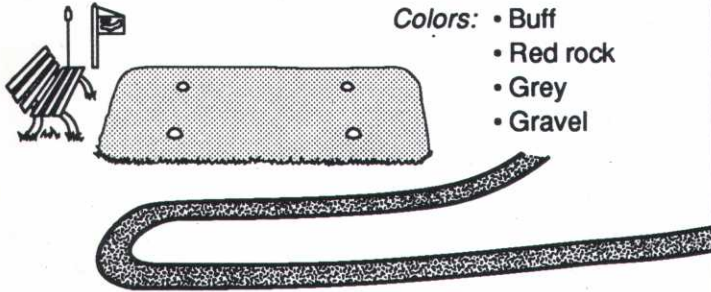

CARTPATH AGGREGATE

1. Colors:
2. Buff
   - Red rock
   - Grey
   - Gravel

RIP RAP

1. LARGE OVERSIZE ROCK   Sizes: 18" - 10" round
   10" - 4" round