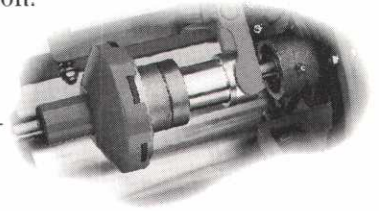

Clutch performer.

No other walking greens mower can touch the 422 for reliability. Our all-new clutch has been tested out to the equivalent of 70 years of operation, without any adjustment or lubrication.

The same eye for quality extends throughout this unique machine—from our space-age, long-life bearings and