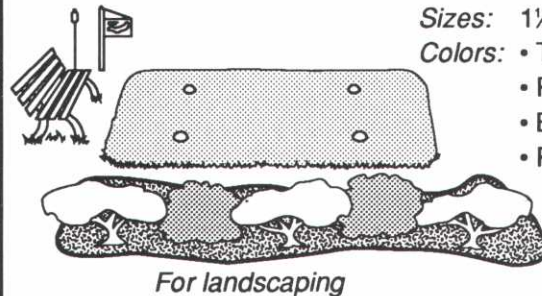

A (W)HOLE IN ONE

One-stop shopping for golf course materials

TOPDRESSING MATERIAL

- 80/20, 70/30, or mix to order
 - Sand screened with 1mm screen (USGA spec)
 - Product blended then rescreened through 3mm screen to assure clean mix
- All specs available upon request*

BUNKER SAND

- Clean, washed sand
- 2 particle sizes to choose from

CARTPATH AGGREGATE

- Colors:
- Buff
 - Red rock
 - Grey
 - Gravel

RIP RAP

- LARGE OVERSIZE ROCK Sizes: 18" - 10" round
10" - 4" round

DRAINTILE ROCK

- Sizes: 3/8", 3/4", 1 1/2"

DECORATIVE ROCK

- Sizes: 1 1/2" or 3/4"
Colors:
- Trap rock
 - Red rock
 - Buff limestone
 - River rock
 - Granite
 - Salt & pepper

NEW CONSTRUCTION

**Plaisted
Companies**
INCORPORATED