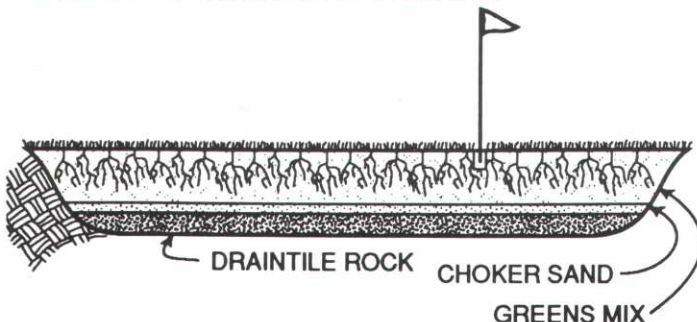

A (W)HOLE IN ONE

One-stop shopping for golf course materials

TOPDRESSING MATERIAL

- 80/20, 70/30, or mix to order
 - Sand screened with 1mm screen (USGA spec)
 - Product blended then rescreened through 3mm screen to assure clean mix
- All specs available upon request*

BUNKER SAND

- Clean, washed sand
- 2 particle sizes to choose from

CARTPATH AGGREGATE

- Colors:
- Buff
 - Red rock
 - Grey
 - Gravel

RIP RAP

- LARGE OVERSIZE ROCK Sizes: 18" - 10" round
10" - 4" round

DRAINTILE ROCK

- Sizes: 3/8", 3/4", 1 1/2"

DECORATIVE ROCK

- Sizes: 1 1/2" or 3/4"
Colors:
- Trap rock
 - Red rock
 - Buff limestone
 - River rock
 - Granite
 - Salt & pepper

NEW CONSTRUCTION

**Plaisted
Companies**
INCORPORATED