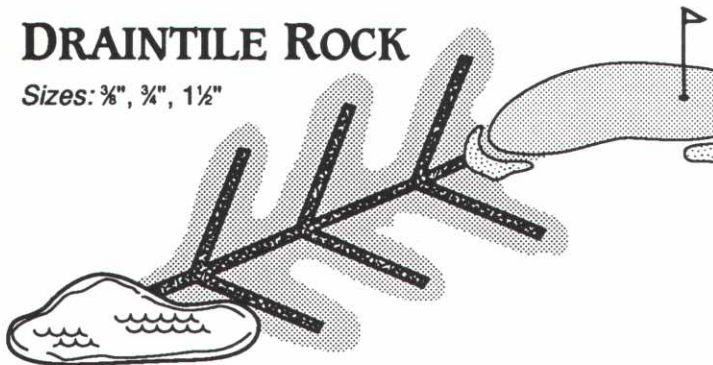

A (W)HOLE IN ONE

One-stop shopping for golf course materials

TOPDRESSING MATERIAL

- 80/20, 70/30, or mix to order
 - Sand screened with 1mm screen (USGA spec)
 - Product blended then rescreened through 3mm screen to assure clean mix
- All specs available upon request*

BUNKER SAND

- Clean, washed sand
- 2 particle sizes to choose from

CARTPATH AGGREGATE

- Colors:
- Buff
 - Red rock
 - Grey
 - Gravel

RIP RAP

- LARGE OVERSIZE ROCK Sizes: 18" - 10" round
10" - 4" round

DRAINTILE ROCK

- Sizes: 3/8", 3/4", 1 1/2"

DECORATIVE ROCK

- Sizes: 1 1/2" or 3/4"
Colors:
- Trap rock
 - Red rock
 - Buff limestone
 - River rock
 - Granite
 - Salt & pepper

NEW CONSTRUCTION

**Plaisted
Companies**
INCORPORATED