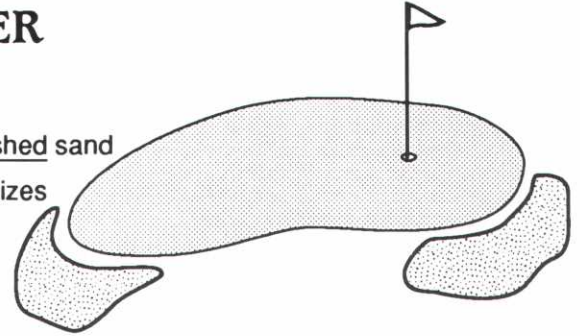

A (W)HOLE IN ONE

One-stop shopping for golf course materials

TOPDRESSING MATERIAL

- 80/20, 70/30, or mix to order
 - Sand screened with 1mm screen (USGA spec)
 - Product blended then rescreened through 3mm screen to assure clean mix
- All specs available upon request*

BUNKER SAND

- Clean, washed sand
- 2 particle sizes to choose from

CARTPATH AGGREGATE

- Colors:
- Buff
 - Red rock
 - Grey
 - Gravel

RIP RAP

- LARGE OVERSIZE ROCK Sizes: 18" - 10" round
10" - 4" round

DRAINTILE ROCK

- Sizes: 3/8", 3/4", 1 1/2"

DECORATIVE ROCK

- Sizes: 1 1/2" or 3/4"
Colors:
- Trap rock
 - Red rock
 - Buff limestone
 - River rock
 - Granite
 - Salt & pepper

NEW CONSTRUCTION

**Plaisted
Companies**
INCORPORATED