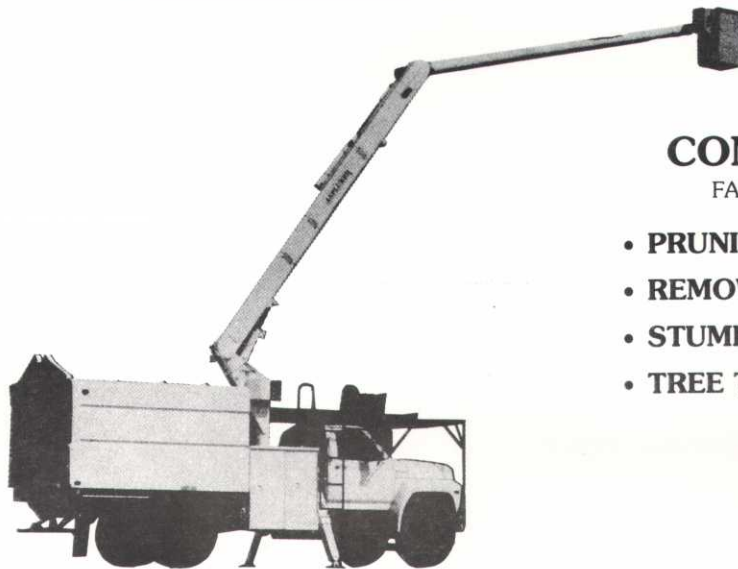

## COMPLETE TREE SERVICES

FALL & WINTER RATES ARE NOW AVAILABLE

- **PRUNING** (Aerial Lift Or Manual Climbing)
- **REMOVAL**
- **STUMP GRINDING**
- **TREE TRANSPLANTING** (Up To 8" Diameter)

**GORECKI**  
and Company