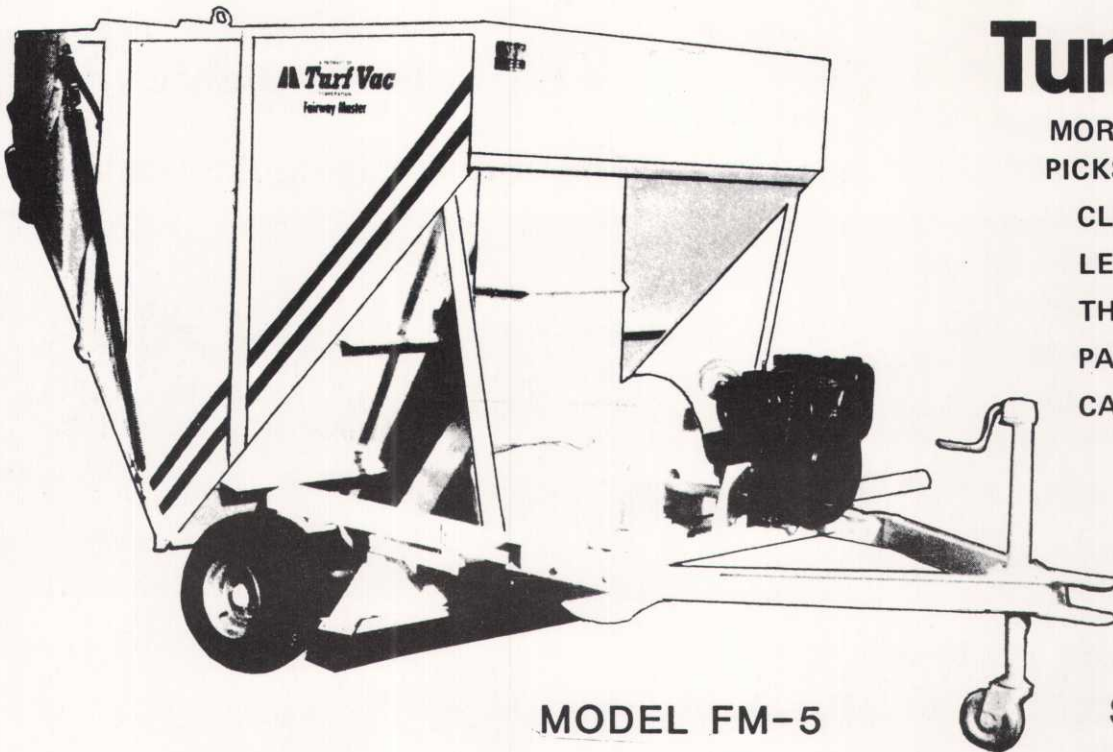

Minnesota Golf Course Superintendents' Association

6550 York Avenue So.
Suite 402
Edina, Mn. 55435-2383

HOLE NOTES

Turf-Vac

MORE THAN 5' SWEEP
PICKS UP EFFICIENTLY
CLIPPINGS
LEAVES
THATCHING DEBRIS
PAPER TRASH
CANS & CUPS