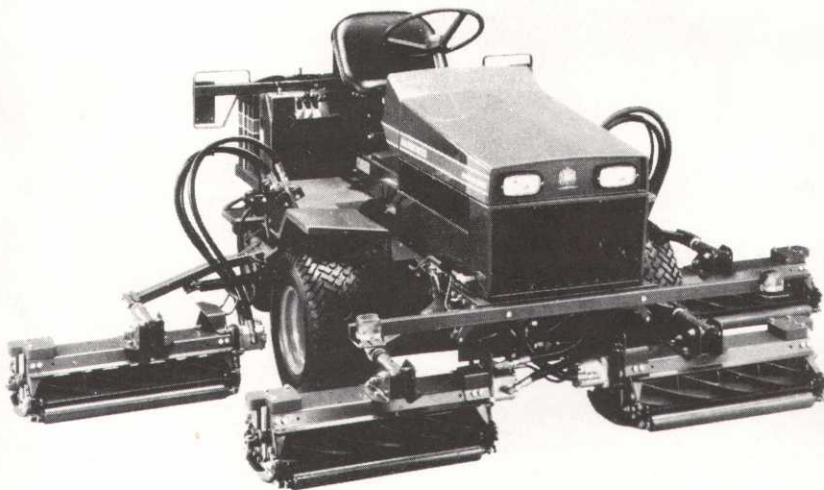

Minnesota Golf Course Superintendents' Association

6550 York Avenue So.
Suite 402
Edina, Mn. 55435-2383

HOLE NOTES

RANSOMES

PLEASE JOIN THE
RAPIDLY GROWING
LIST OF GOLF
COURSES USING
THE RANSOME 35D

**CARLSON'S
LAKE STATE EQUIPMENT COMPANY**