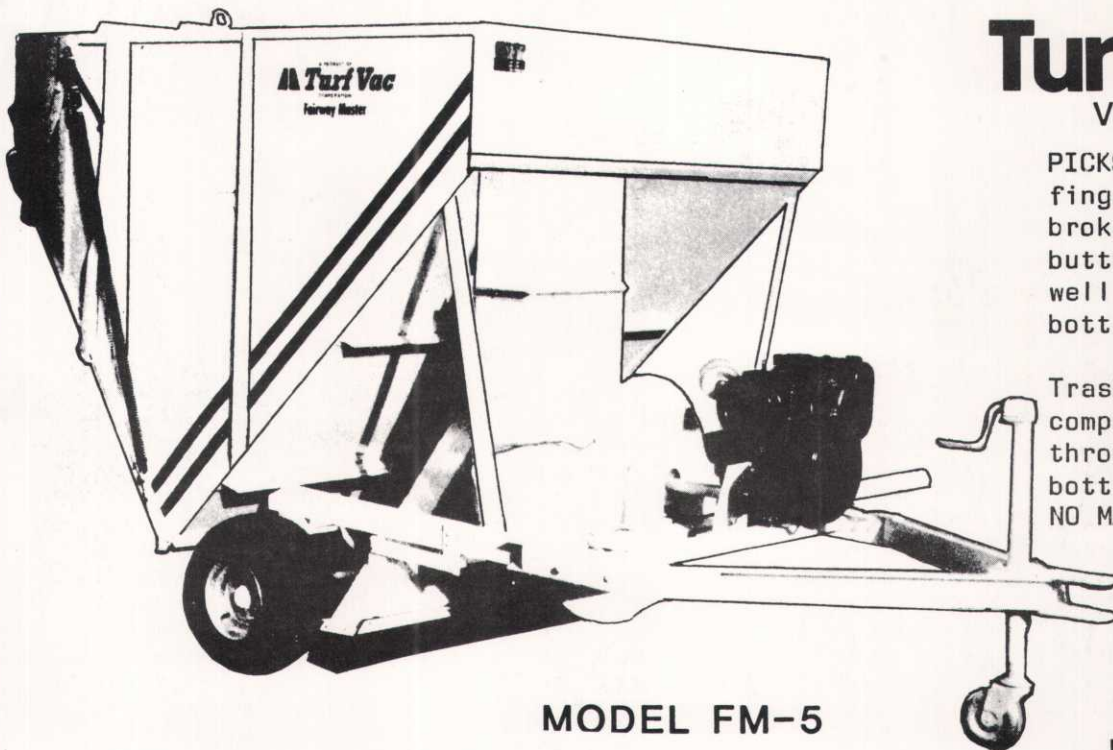

Minnesota Golf Course Superintendents' Association

6550 York Avenue So.
Suite 402
Edina, Mn. 55435-2383

HOLE NOTES

Turf-Vac

VACUUM

PICKS UP WHAT rubber fingered machines leave - broken glass, cigarette butts, dry leaves, as well as paper cups, cans, bottles, grass ect.

Trash is shredded and compacted when going through the fan, glass bottles come out as sand. NO MAINTENANCE cost for brushes, rubber fingers, ect.

MODEL FM-5

ASK FOR A
DEMONSTRATION

KROMER CO.

MOUND, MINNESOTA