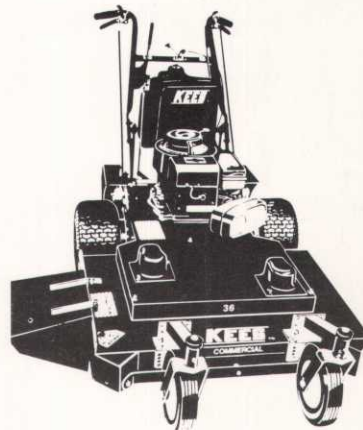

Minnesota Golf Course Superintendents' Association

6550 York Avenue So.
Suite 402
Edina, Mn. 55435-2383

HOLE NOTES

KEES™

Commercial Mowers 21" 32" 36" 48" 60"

Lawn and turf care professionals turn to Kees Mowers for their commercial cutting needs.

- They know our Ultra High Lift Blade and baffled frame design deliver a smooth, even cut and a clean, safe discharge...
- They like the fingertip operation of clutch, brakes, power turning and variable ground speed controls.
- They need the maneuverability and positive hillside handling of a Kees...
- And they want the option of adding our convenient riding sulky and rugged 3-bushel grass catcher to their mower.