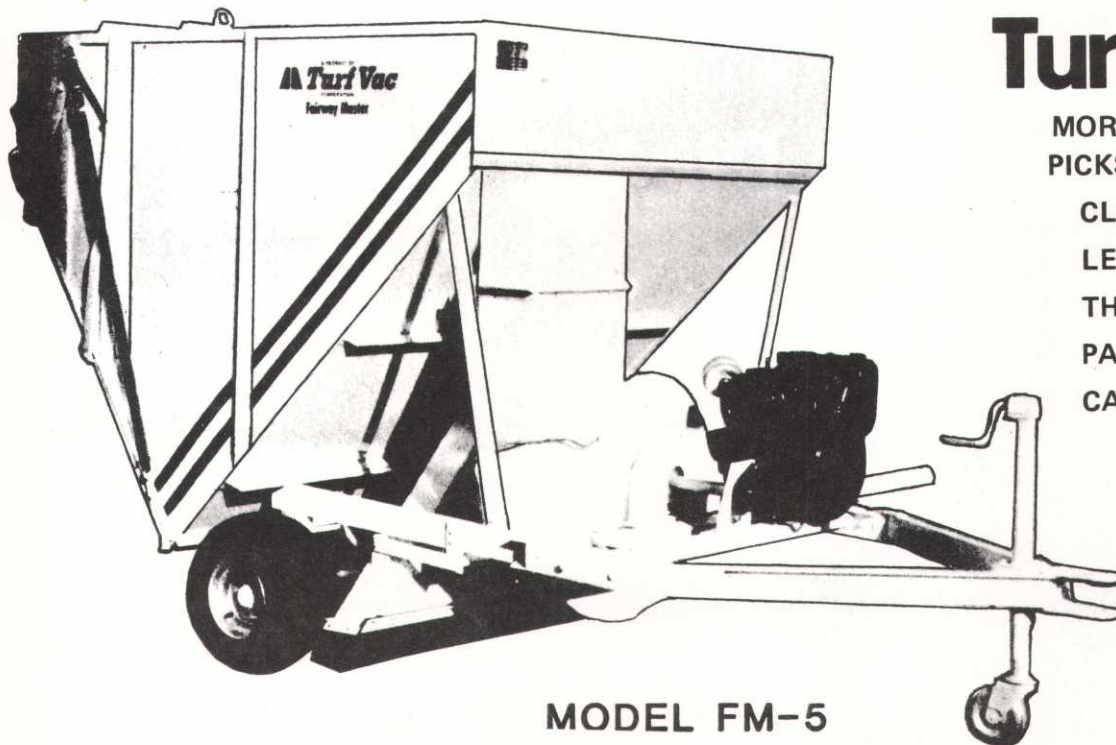

Minnesota Golf Course Superintendents' Association

6550 York Avenue So.
Suite 402
Edina, Mn. 55435-2383

HOLE NOTES

MODEL FM-5

Turf-Vac

MORE THAN 5' SWEEP
PICKS UP EFFICIENTLY

CLIPPINGS

LEAVES