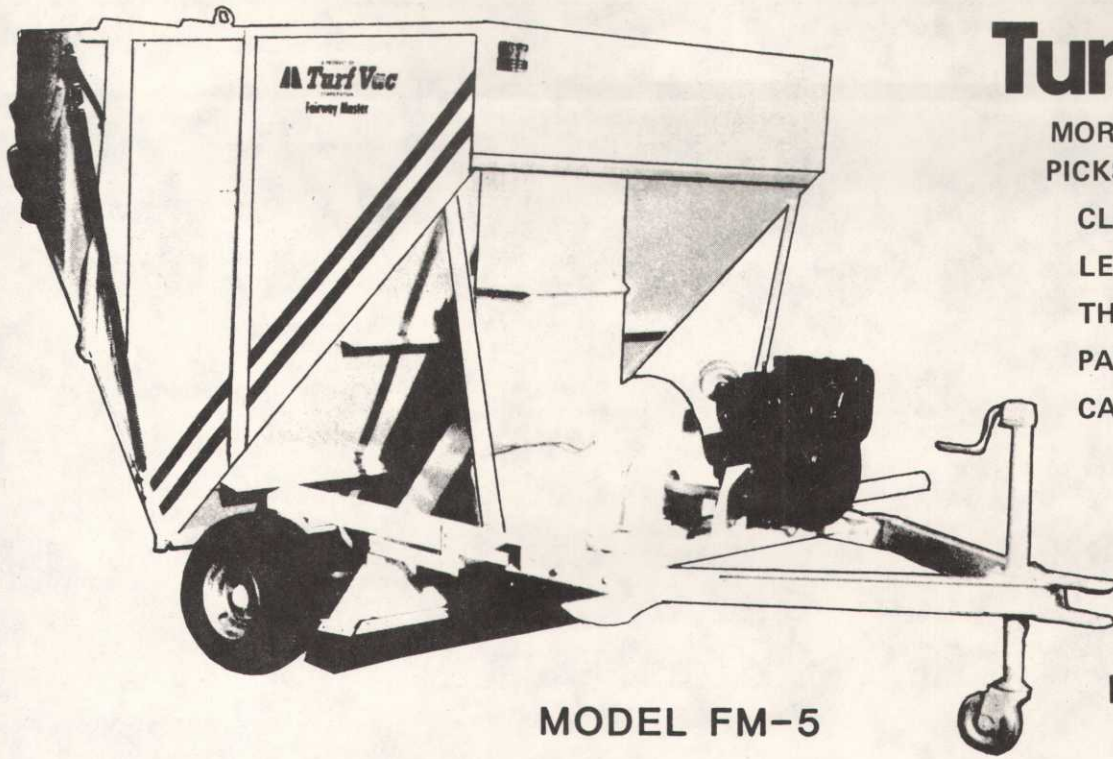

Turf-Vac

MORE THAN 5' SWEEP
PICKS UP EFFICIENTLY

CLIPPINGS

LEAVES

THATCHING DEBRIS

PAPER TRASH

CANS & CUPS

MODEL FM-5