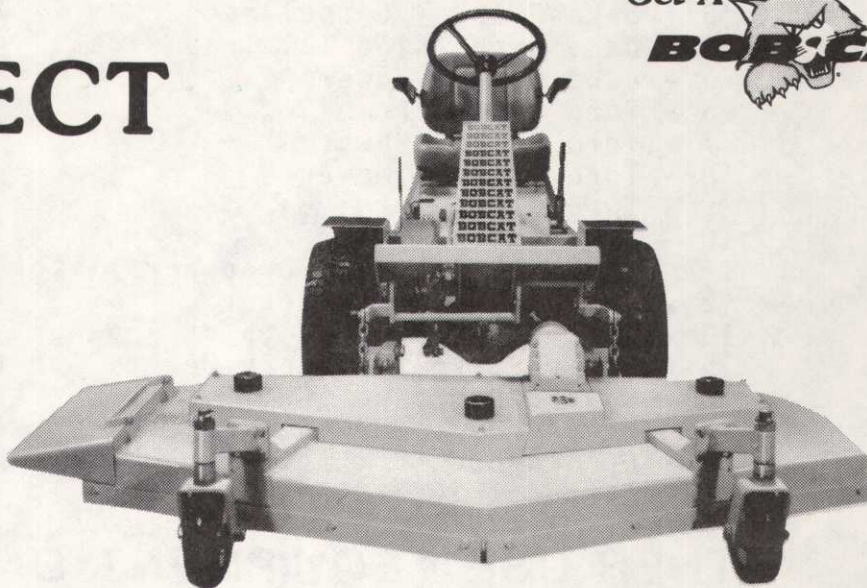

PROFESSIONALS

Mow With

PURR-FECT PRIDE

Get the Best . . .
Get A

If you have a large lawn, why not mow it the way the professionals do -- with a Bob-Cat rider? Professionals use Bob-Cat because of its DURABILITY and DEPENDABILITY. They know the Bob-Cat rider will meet their exacting standards of performance. Take the time to see why so many specify the Bob-Cat rider and its many attachments. You, too, will be able to get the same professional results with your Bob-Cat.

Available with 48", 61" or 74" cutter decks.

Optional equipment includes a rotary broom, snow blower and blades, lawn vacuum and cab.

For the dealer in your area, call or write
Kaye Corporation!

Exclusive Distributor