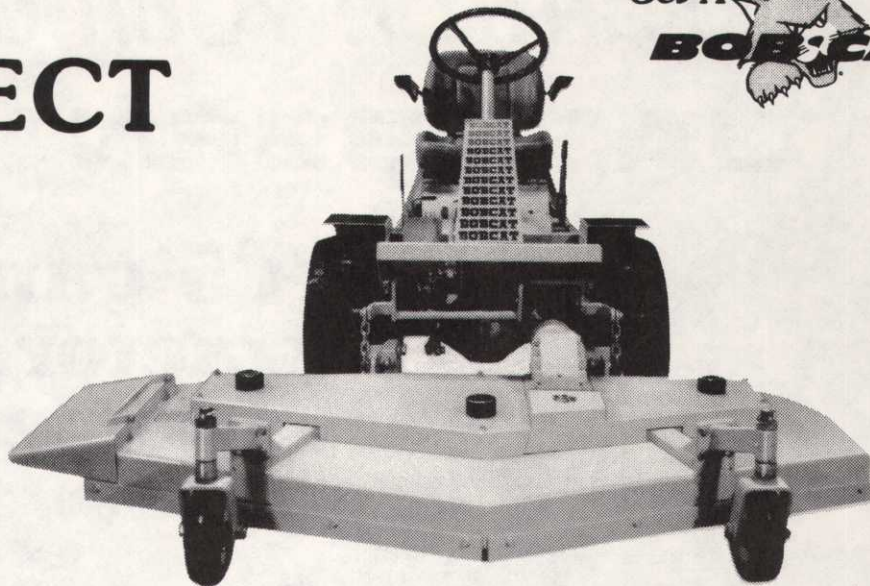

PROFESSIONALS

Mow With

PURR-FECT PRIDE

Get the Best . . .
Get A

If you have a large lawn, why not mow it the way the professionals do -- with a Bob-Cat rider? Professionals use Bob-Cat because of its DURABILITY and DEPENDABILITY. They know the Bob-Cat rider will meet their exacting standards of performance. Take the time to see why so many specify the Bob-Cat rider and its many attachments. You, too, will be able to get the same professional results with your Bob-Cat.

Available with 48", 61" or 74" cutter decks.

Optional equipment includes a rotary broom, snow blower and blades, lawn vacuum and cab.

For the dealer in your area, call or write
Kaye Corporation!

Exclusive Distributor