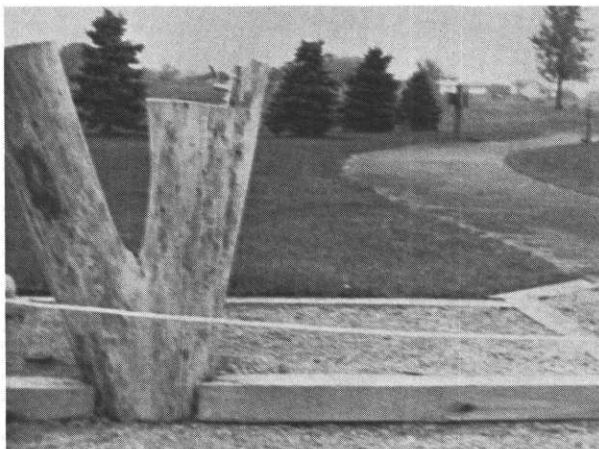

EDITING COMMITTEE: D. DeSPLINTER,
G. OSTLER, L. MUELLER, J. LINDBLAD

POWWOW AT INDIAN HILLS

BURR. Host Superintendent Dick Grundstrom was dressed for nippy temperatures.

HANDSOME. New Hole signs made out of redwood and attractively routed and painted were on display.

INNOVATIVE. Drinking fountain made out of old tree stump fits in with the wilderness motif.

LANDMARK. Water tower painted like golf ball and tee can be seen for miles. No, Dick did not paint it!