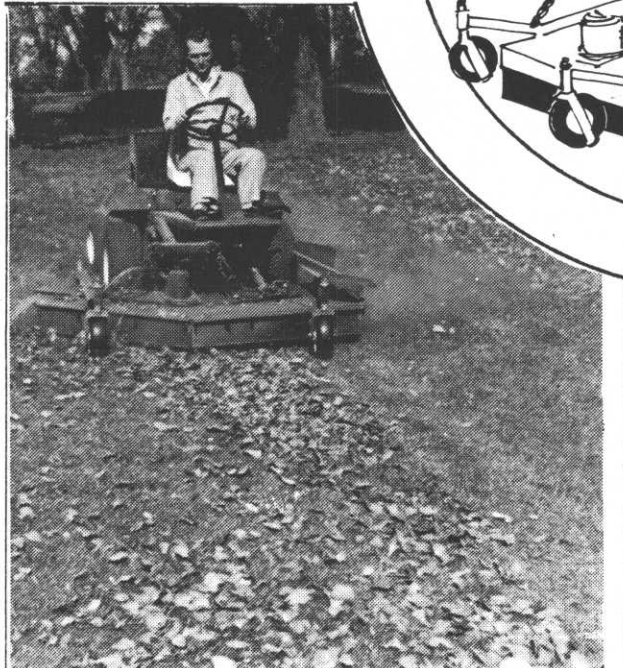

SPRING

SUMMER

FALL

WINTER

GROUNDMASTER 72