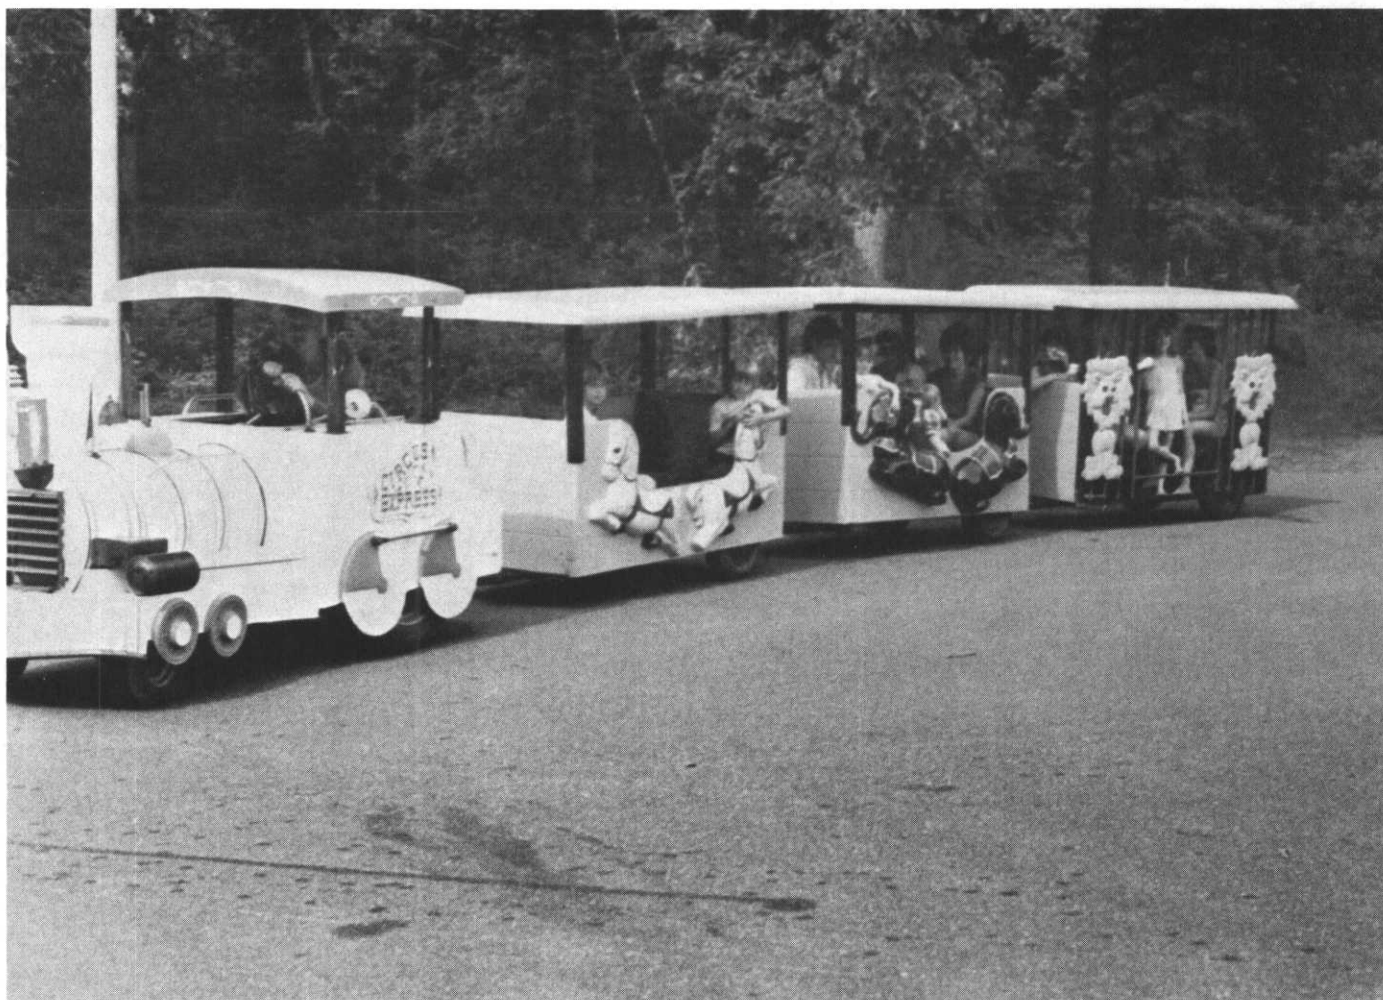

EDITING COMMITTEE: D. DeSPLINTER,
G. OSTLER, L. MUELLER, J. LINDBLAD

ALL ABOARD FOR FUN

AMTRACK. The offspring of the superintendents found the M.G.C.S.A. Super Chief train ride around Tartan Park at the annual picnic a real thrill. Even an adult or two snuck on to enjoy the tour!