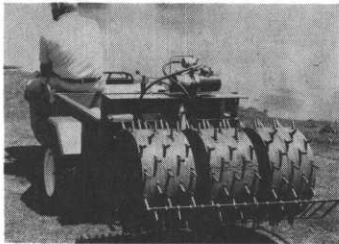

NEW HI-SPEED VEHICLE

From Toro

"DON'T JUST BUY ——— COMPARE"
Toro Is A Better Utility System

GREEN/TEE AERATOR

SPRAYER

INFIELD ATTACHMENT
BALL DIAMOND MACHINE
HYDRAULICALLY OPERATED

WORKMASTER WITH
BOX ENCLOSURE

WORKMASTER WITH CAB

DRAG MAT WITH
INFIELD ATTACHMENT

TOP DRESSER

WORKMASTER WITH SPIKER
HYDRAULIC DOWN PRESSURE

"We Service What We Sell - Red Wagon!"

"THE TORO SYSTEM"

TORO

MINNESOTA TORO, INC.