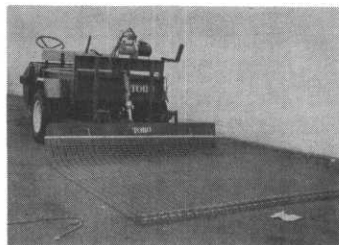

NEW HI-SPEED VEHICLE

From Toro

"DON'T JUST BUY ——— COMPARE"
Toro Is A Better Utility System

GREEN/TEE AERATOR

SPRAYER

INFIELD ATTACHMENT
BALL DIAMOND MACHINE
HYDRAULICALLY OPERATED

WORKMASTER WITH
BOX ENCLOSURE

WORKMASTER WITH CAB

DRAG MAT WITH
INFIELD ATTACHMENT

TOP DRESSER

WORKMASTER WITH SPIKER
HYDRAULIC DOWN PRESSURE

"We Service What We Sell - Red Wagon!"

"THE TORO SYSTEM"

TORO

MINNESOTA TORO, INC.