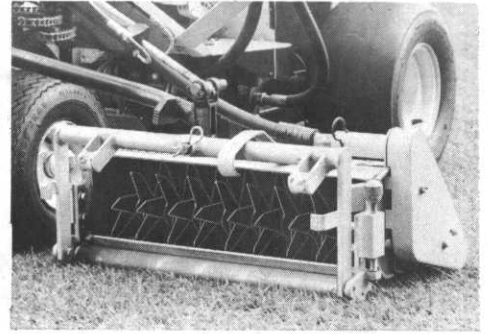

**GREENS REELS**

9 bladed, quiet belt drive (self-adjusting) easy to set height of cut and reel to bedknife. Optional presets and outrigger rollers available.

**VIBRA-SPIKER REELS**

Vibra-Spiker reels use gentle high-frequency vibration to achieve deep penetration, without excessive weight, even when ground is hard and dry. Full 67" swath and Triplex speed make spiking a task that now takes even less time than greensmowing.

**VERTI-CUT REELS**

Verti-Cut reels use patented, thin offset blades to remove thatch and grain as they begin to form. With 67" of cut (the Verti-Cut reels are the same width, and use the same grass catchers, as the greens and utility reels)

**TEE REELS**

6 bladed, quiet belt drive (self-adjusting) variable speed permits cutting of all grasses at selected tee heights-of-cut. Heavy duty bedknife.

*Minnesota Golf Course Superintendents' Association*