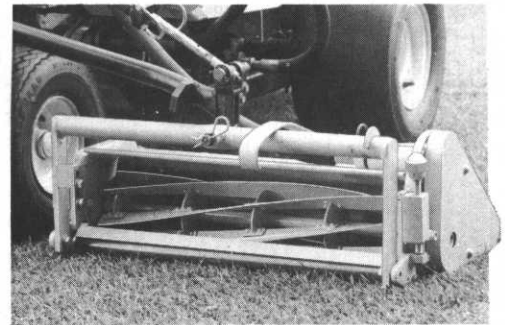

**GREENS REELS**

9 bladed, quiet belt drive (self-adjusting) easy to set height of cut and reel to bedknife. Optional presets and outrigger rollers available.

**VIBRA-SPIKER REELS**

Vibra-Spiker reels use gentle high-frequency vibration to achieve deep penetration, without excessive weight, even when ground is hard and dry. Full 67" swath and Triplex speed make spiking a task that now takes even less time than greensmowing.

**VERTI-CUT REELS**

Verti-Cut reels use patented, thin offset blades to remove thatch and grain as they begin to form. With 67" of cut (the Verti-Cut reels are the same width, and use the same grass catchers, as the greens and utility reels)

**TEE REELS**

6 bladed, quiet belt drive (self-adjusting) variable speed permits cutting of all grasses at selected tee heights-of-cut. Heavy duty bedknife.

*Minnesota Golf Course Superintendents' Association*