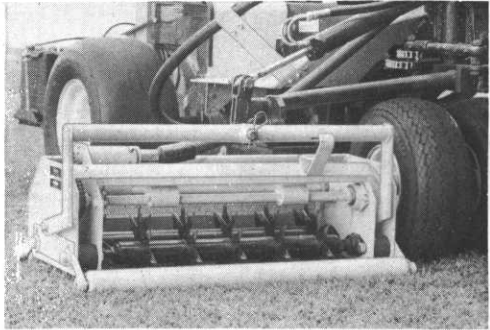

**GREENS REELS**

9 bladed, quiet belt drive (self-adjusting) easy to set height of cut and reel to bedknife. Optional presets and outrigger rollers available.

**VIBRA-SPIKER REELS**

Vibra-Spiker reels use gentle high-frequency vibration to achieve deep penetration, without excessive weight, even when ground is hard and dry. Full 67" swath and Triplex speed make spiking a task that now takes even less time than greensmowing.

**VERTI-CUT REELS**

Verti-Cut reels use patented, thin offset blades to remove thatch and grain as they begin to form. With 67" of cut (the Verti-Cut reels are the same width, and use the same grass catchers, as the greens and utility reels)

**TEE REELS**

6 bladed, quiet belt drive (self-adjusting) variable speed permits cutting of all grasses at selected tee heights-of-cut. Heavy duty bedknife.

*Minnesota Golf Course Superintendents' Association*