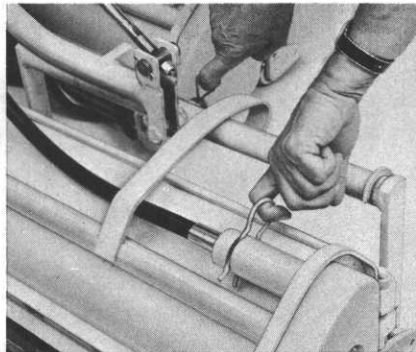

QUICK COUPLING

Compare the Tournament's speed of operation and changeover with any other greensmower you can buy.