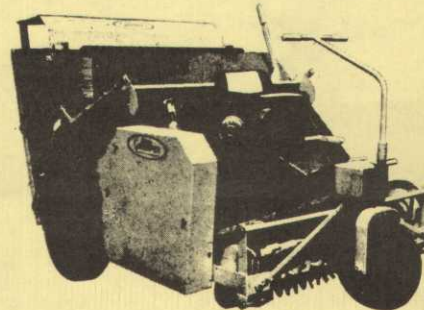

SPRINGTIME IS GOULD TIME

IT'S SWEEPER, SPRAYER,
SPREADER TIME

Bean®
Royalette sprayers

**PATENTED CENTRIFUGAL
FORCED FEEDING SYSTEM**
Guarantees Accuracy-Wide Spread

Gould's is ready!

A Demonstration at
your convenience
and
the best price on
the market