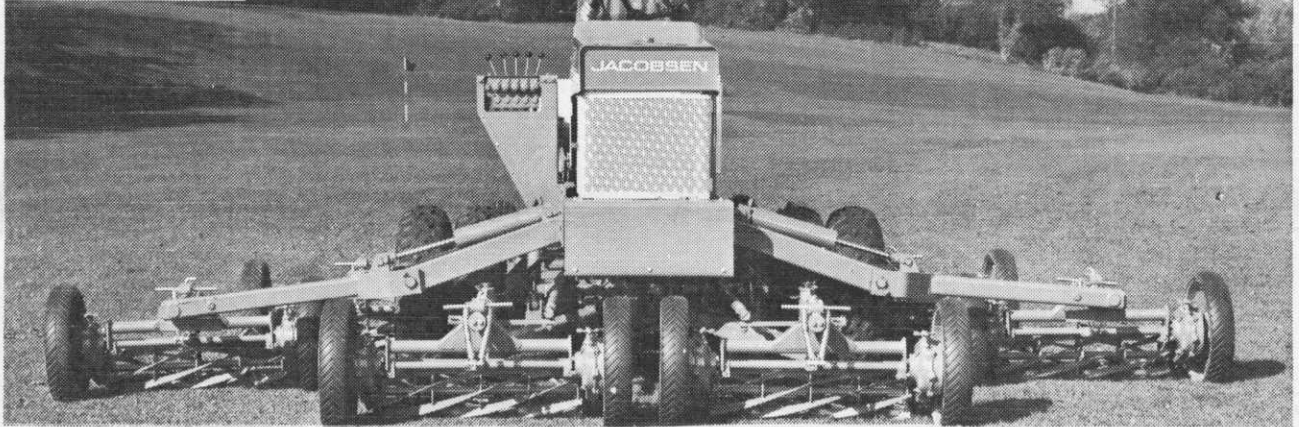

HERE'S THE JACOBSEN F-10
 WE HAVE A VERY SPECIAL PRICE
 ON THIS VERY SPECIAL
 MOWING TRACTOR

Now, Front Mowing for Fine Turf... F-10 MOWING TRACTOR

Jacobsen designed the F-10 just for mowing your fine turf areas with minimum manpower. Because all mowing units are ahead of the tractor wheels, you won't have wheel tracks or streaks of uncut grass on fine turf. Operator has full visibility of all mowers without twisting and turning . . . a distinct safety feature.