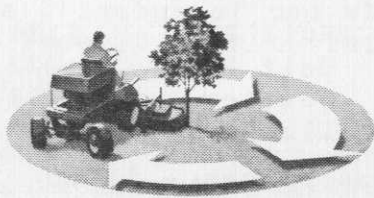

**ATTACHMENTS AVAILABLE --**

- Two-Stage Snowblower
- Leaf Mulcher
- Roll-Bar w/Sun & Rain Roof
- All Weather Cab
- Transport Trailer

# THE GROUNDSMASTER 72

**ZERO TURNING  
RADIUS**

**WATER-COOLED  
ENGINE**

**HYDROSTATIC DRIVE**

**1500-HOUR ENGINE WARRANTY OR ONE YEAR**

**30 ACRES PER DAY CUTTING CAPACITY--**

**FLOATING CUTTING DECK**

**FOUR SEASON USE**  **SPRING, SUMMER, FALL  
AND WINTER**