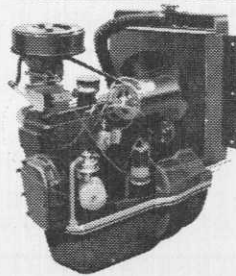

# THE GROUNDSMASTER 72

**ZERO TURNING  
RADIUS**

**WATER-COOLED  
ENGINE**

**HYDROSTATIC DRIVE**

**1500-HOUR ENGINE WARRANTY OR ONE YEAR**

**30 ACRES PER DAY CUTTING CAPACITY--**

**FLOATING CUTTING DECK**

**FOUR SEASON USE**  **SPRING, SUMMER, FALL  
AND WINTER**