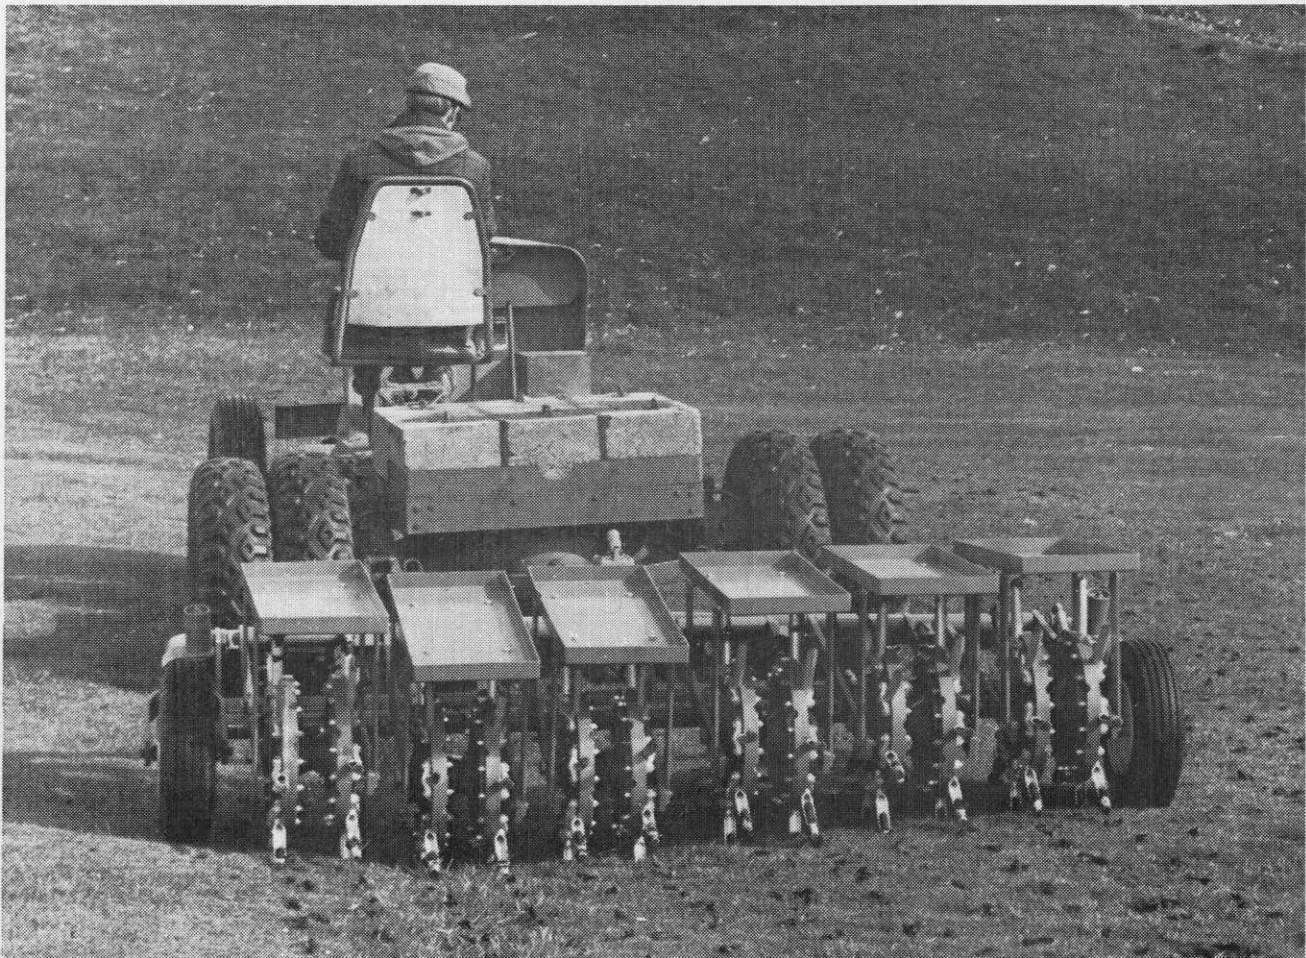

Quality aerators for large areas.

Renovaire

Large area, contour turf aerator

The Renovaire is ideal for aerating large turf areas. It's fast... at speeds up to 10 mph, it aerates a 6-ft.-wide swath. It's effective... with its special design, it aerates rolling turf as easily as level areas. The 12 tine wheels operate in pairs to follow the lay of the land. Coring, slicing, and open spoon tines are available for use all season. It can be equipped with a large 12-ft.-wide dragmat to break up cores and groom the grass in one operation.