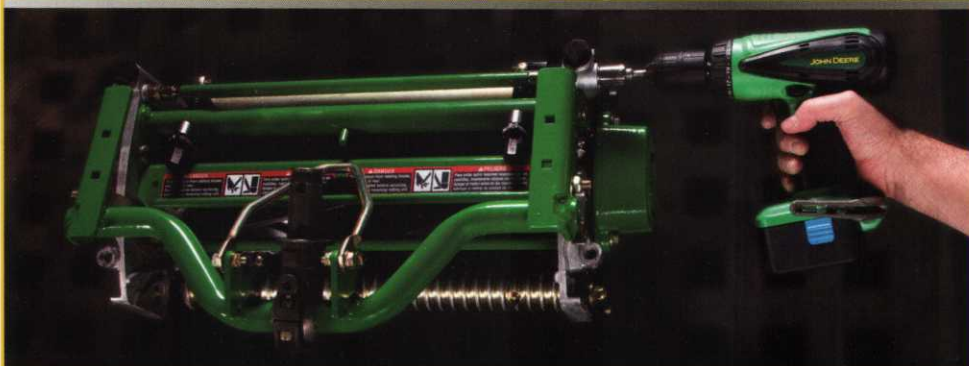

NEW QUICK ADJUST REELS

Yes it's now this easy to adjust the height-of-cut. Just click in a power drill on either side of the cutting unit, hit the trigger, watch the gauge, and you're done. No wrenches, and no need to double-check both sides. (Thanks to SpeedLink technology, they match perfectly every time.) But don't just read about these reels. Call your John Deere Golf distributor for a demo. Consider us part of your crew.

GreenImage, LLC
12040 Point Douglas Dr S. | Hastings, MN
651-437-7747
www.greenimagellc.com

Ask about Uptime Service Inspections
Call to schedule your service today!

*"Where Customers
Become Our Friends"*