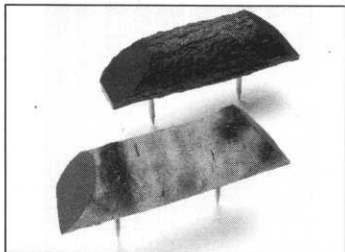

New Products and Services From MGCSA Vendors

Par Aide Announces Two New Products That Are Sure to Tee You Off

Par Aide proudly announces the introduction of its new Banded Tee Markers and Branch Tee Markers.

The Banded Tee Markers allow you to use one color marker throughout your course for a simple and professional design. Tee locations are indicated by one of three methods: 1) Color bands; 2) Numerically; 3) Front, Middle, Back and Championship designation. Custom lettering is available.

The Branch Tee Markers have a natural pine or birch branch look. Made from durable resin material, these markers feature slanted ends painted in red, white, yellow or black and stainless steel spikes.