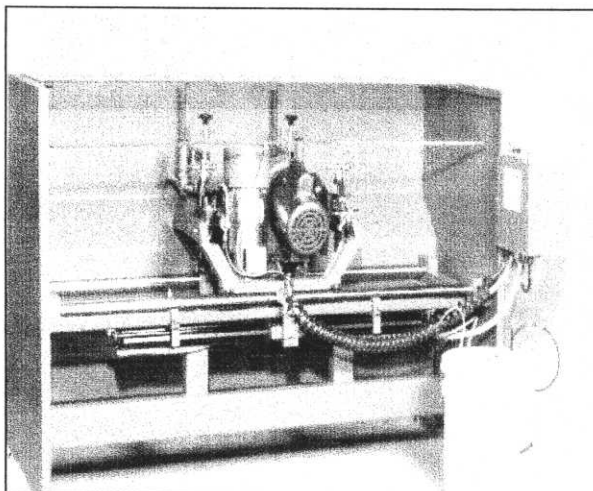

Superior computer skills are developed through coursework and daily exposure to the latest technology. UMC claims that its graduates are in demand because they have the computer skills necessary to excel in management positions.

The school also says that its students receive personal attention in classes with a low student-to-instructor ratio. Students in the new program also can develop technical skills through hands-on experience in labs and internships. The curriculum has been developed with specific industry demands in mind.

Extensive surveys were sent to members of the Minnesota Golf Course Superintendents Association prior to the set-up of the program.

	Office (715) 425-9511
	Facsimile (715) 425-2962
E-mail golfwga@pressenter.com	
& Associates Golf Course Architects	
Williams, Gill of Wisconsin	
Garrett Gill, Principal	122 N. 2nd St. River Falls, WI 54022

• Services •

- New Course Design
- Master Plans
- Golf Practice Center Design
- Environmental Planning
- Irrigation Design
- Renovation & Restoration
- Site Planning

“Reel Production”

- ✓TORQ CONTROL RELIEF GRINDING W/AUTOMATIC INDEXING TOTAL PARALLEL GRINDING
- ✓DUAL DIAL INDICATOR SETUP GAUGES AUTO REVERSING REEL DRIVE MOTOR
- ✓ALL WELDED STEEL CONSTRUCTION QUICK CHANGE HUB
- ✓SINGLE POINT INFEEED
- ✓POLYCARBONATE SHIELD

Ideal 1000
Bed Knife Grinders