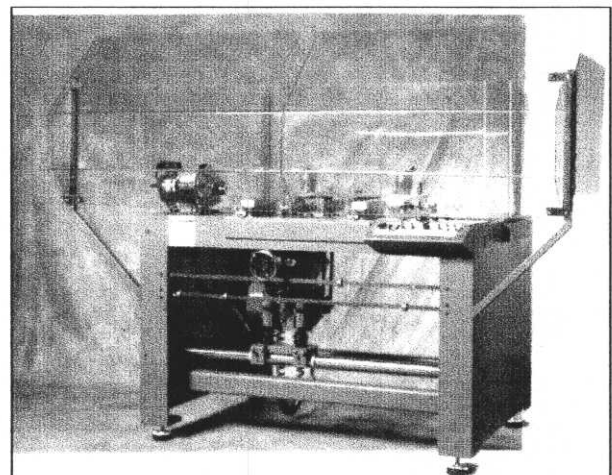

Ideal 1000
Bed Knife Grinders

Peerless 2000
Automatic Spin and Relief Grinder

Represented by:

Tee Shot Marketing, Inc.
Leech Lake/Walker, MN
(800) 950-4288