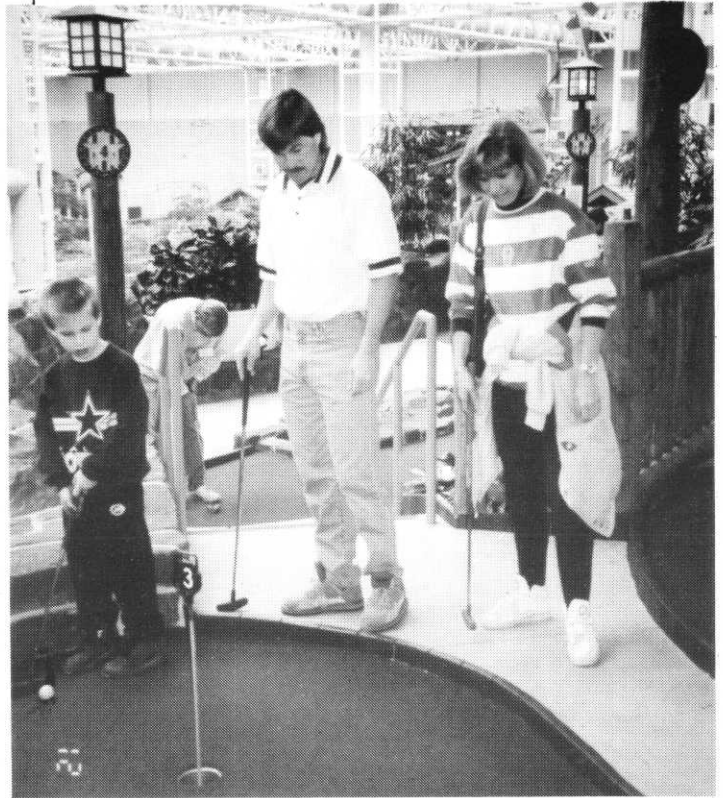

## MGCSA Family Outing At Camp Snoopy

The November MGCSA Family Outing at Camp Snoopy was very well received. There were 170 people signed up for the event and zero no shows.

The Mall of America put on a nice lunch and supplied many enjoyable rides. Golf Mountain had its course in fine shape for the superintendent families.

Thanks go out to Past President Joe Moris and Dale Wysocki for their help in organizing this event.

**MGCSA EX-OFFICIO JOE MORIS**, Tartan Park spends some time with host Snoopy.

**MIKE LEITNER AND FAMILY** on Golf Mountain.

**JERRY WEBB AND FAMILY** enjoying a round of golf on Golf Mountain.

## Novatee—

*(Continued from Page 31)*

Because of its durability and real feel, a number of teaching pros, especially in Canada, have found Novatee to be an excellent surface for young and novice golfers to learn on.