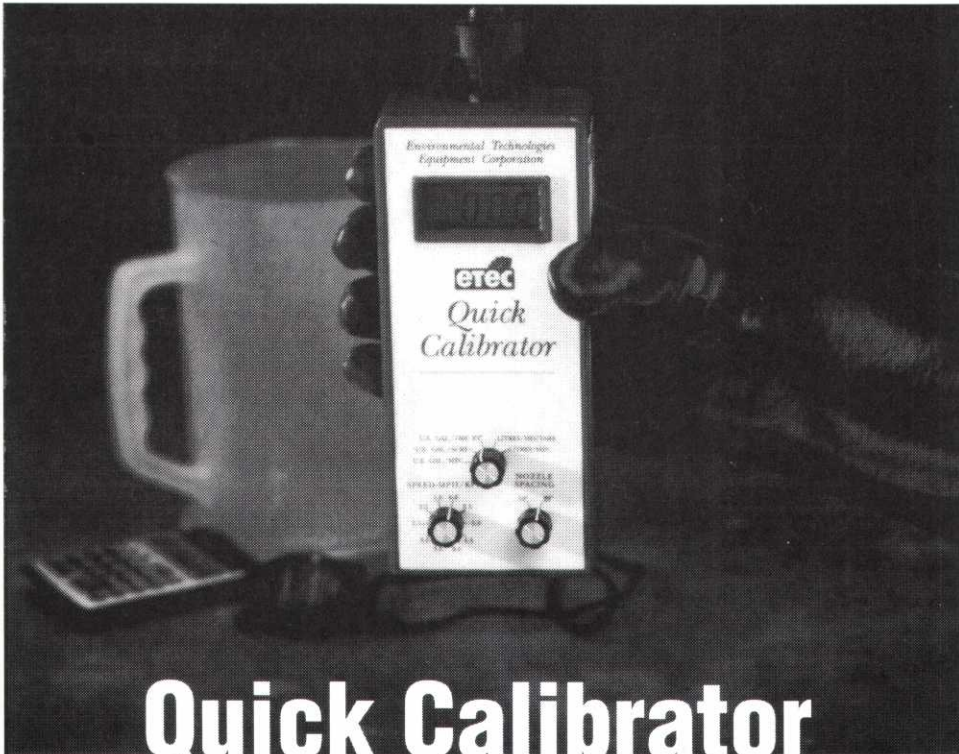

## Quick Calibrator

**Quick, easy, accurate calibration.**

Are you still calibrating your sprayer the old, difficult way with containers, stop watch and calculator?

The patented QUICK CALIBRATOR is all you need to quickly, easily and accurately calibrate your nozzles.

Select the nozzle spacing and sprayer speed, then place the QUICK CALIBRATOR under the nozzle. The QUICK CALIBRATOR's computer automatically calculates the application rate and displays it in

large, easy-to-read numbers. The QUICK CALIBRATOR even turns itself on and off automatically!