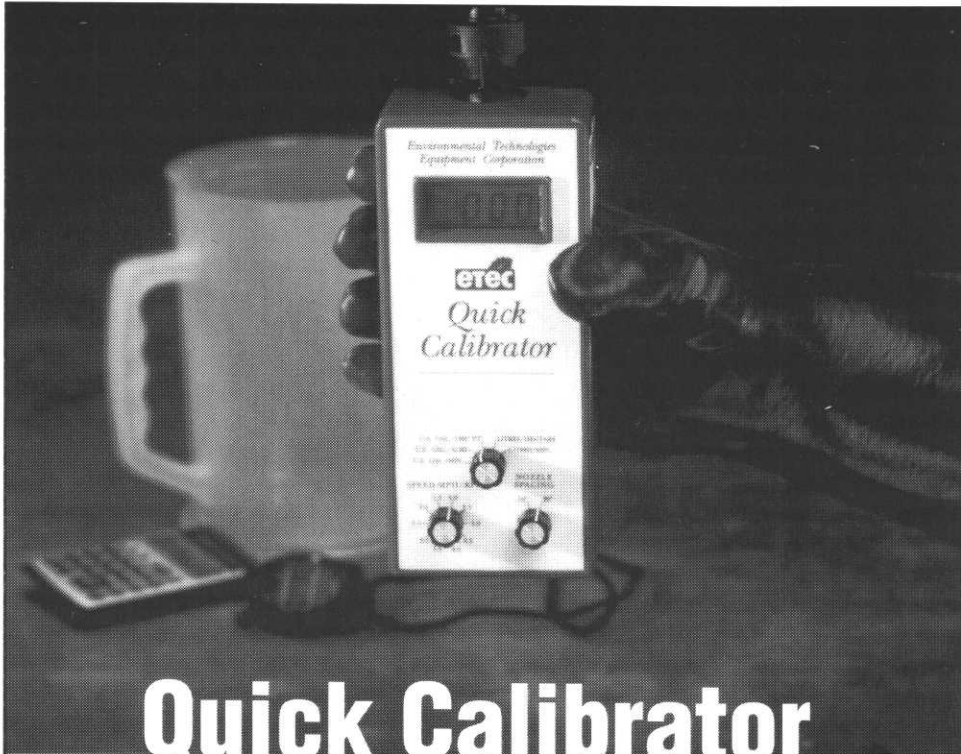

Quick Calibrator

Quick, easy, accurate calibration.

Are you still calibrating your sprayer the old, difficult way with containers, stop watch and calculator?

The patented QUICK CALIBRATOR is all you need to quickly, easily and accurately calibrate your nozzles.

Select the nozzle spacing and sprayer speed, then place the QUICK CALIBRATOR under the nozzle. The QUICK CALIBRATOR's computer automatically calculates the application rate and displays it in

large, easy-to-read numbers. The QUICK CALIBRATOR even turns itself on and off automatically!