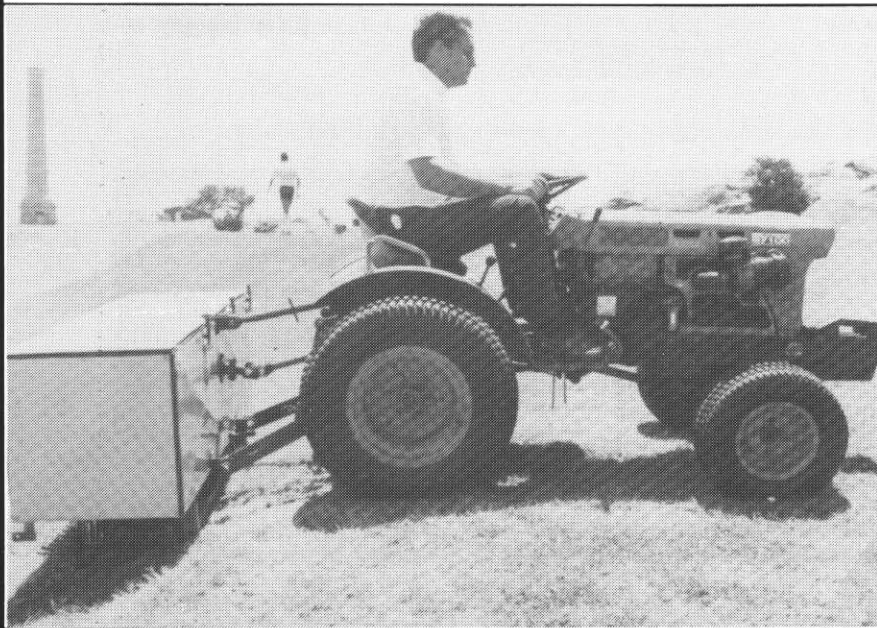

AERATION TIME IS UPON US — TRY COREMASTER ON YOUR TRACTOR FOR ALL YOUR TURF AERATION NEEDS

SPECIFICATIONS

CORING SWATHE 49" (1240 mm approx.)

CORING DEPTH 0—3¾ (95mm approx.)

DIMENSIONS OVERALL

Height 21" (530mm approx.)

Width 55" (1400mm approx.)

Depth 21" (530mm approx.)

WEIGHT 900 lbs. (400kg approx.)

TRACTOR SIZE

15—60 H.P. with standard 3 point linkage and category 1 P.T.O. drive shaft.

TINE SIZES

Quadra 1/4", 3/8", 1/2" and 5/8", (6mm, 10mm, 13mm and 16mm)

OPERATING SPEED

Variable up to 30,000 sq. ft. per hr. (2,800m²) subject to pattern selected.

AERATION PATTERNS

Variable 1", 2" and 4" centers laterally—1" to 5" centers longitudinally. (25, 50, & 100mm centers laterally X 25 & 125mm centers longitudinally)

POLFUS IMPLEMENT, INC.

RT. #3 BOX 63, New Richmond, WI 54017
Hastings, MN, Stillwater (Park Nursery)
715-246-6565 612-439-6776

**LEADERSHIP
AT WORK®**

CALL FOR A DEMO TODAY