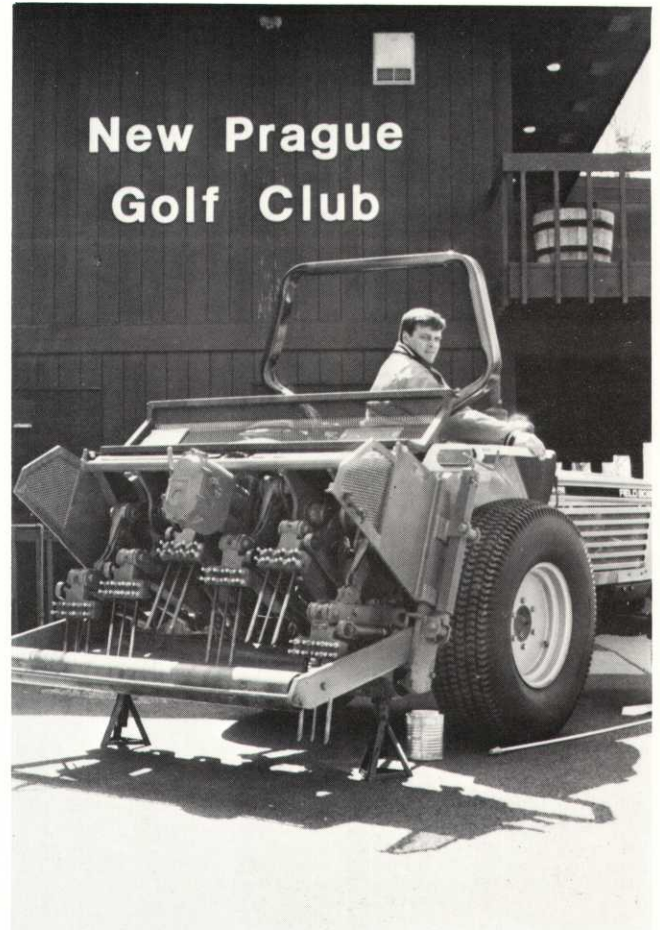

Minnesota Golf Course Superintendents' Association

HOLE

NOTES

AFFILIATED WITH GOLF COURSE SUPERINTENDENTS ASSN. OF AMERICA

VOLUME 18 - NUMBER 3

MAY 1989

NEW SEASON INAUGURATED AT NEW PRAGUE

The hosts of the opening golf outing, (L to R) Superintendent Bob Adams and Manager Scott Proshek, tell us they are at the true corner of golf.

There was a lot of equipment on display, here Dave Fabor of Five Star Deep Aerifying shows us their real earth shaking tractor.