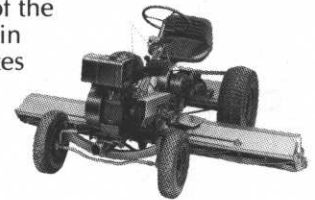

RAIN BIRD®

IRRIGATION EQUIPMENT

"THE CHOICE OF PROFESSIONALS"

If your thinking of irrigation either new or conversion, let **RAIN BIRD**, the sprinkler professionals, help you tailor a system to your golf course and special conditions.

68" TRIPLEX

With its low center of gravity and wide track, National's Model 68 maneuvers sharply, climbs banks and hillsides easily and safely. Unit mows a 68-inch swath at speeds up to 4 MPH... that's half an acre in 15 minutes. Wings fold to 37½".