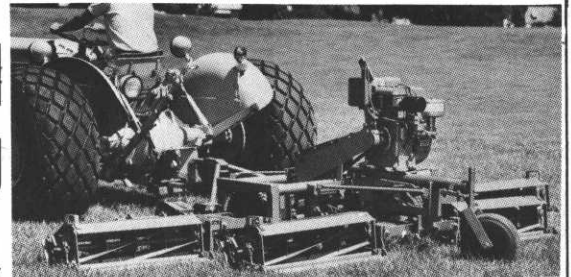

RAIN BIRD®

IRRIGATION EQUIPMENT

"THE CHOICE OF PROFESSIONALS"

If your thinking of irrigation either new or conversion, let **RAIN BIRD**, the sprinkler professionals, help you tailor a system to your golf course and special conditions.

DESIGN ... SALES ... SERVICE

P & H WAREHOUSE SALES

9865 10th AVE. N.

PLYMOUTH, MINNESOTA

55441

612 - 545 - 2276

84" TRIPLEX

National's 84" Triple is one of the best hill-climbing, rough terrain machines made today. Operates as efficiently on an 83 per cent grade as on a level. Its no-nonsense design makes maintenance easier and faster.

68" TRIPLEX

With its low center of gravity and wide track, National's Model 68 maneuvers sharply, climbs banks and hillsides easily and safely. Unit mows a 68-inch swath at speeds up to 4 MPH... that's half an acre in 15 minutes. Wings fold to 37½".