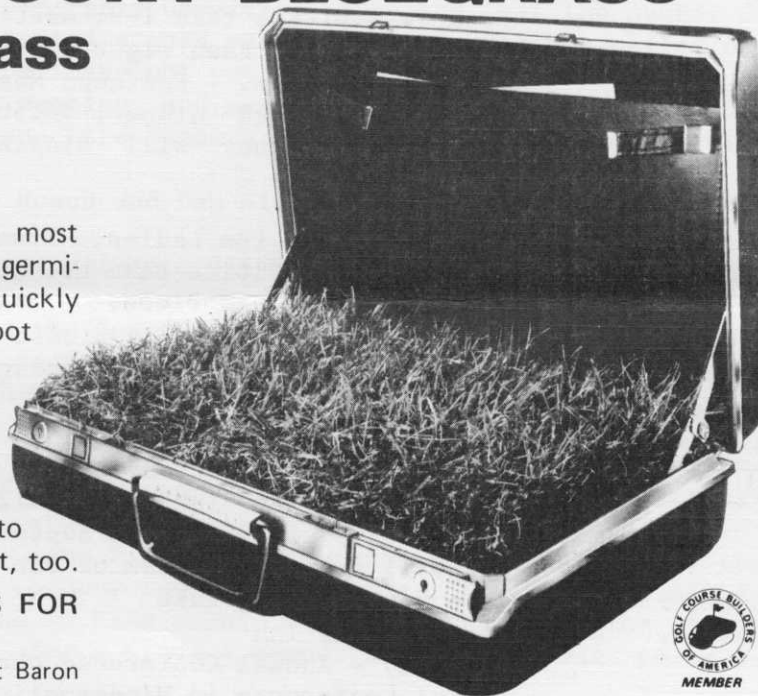

baron KENTUCKY BLUEGRASS*

A professional grass for professional people

One reason Baron is the choice of most professionals is the combination of fast germination, slow growing and its ability to quickly form what sod growers call "a tight-fisted root system." You can mow Baron as low as 3/4-inch — and that's another reason Baron is ideally suited for golf courses, sod fields, fine lawns, industrial and other landscaping areas. Since Baron is winter hardy, it keeps its deep green color well into the cold months. . . highly disease resistant, too.

baron— A PROFESSIONAL GRASS FOR PROFESSIONAL PEOPLE

For more details and the name of your nearest Baron distributor or sod grower, call or write: