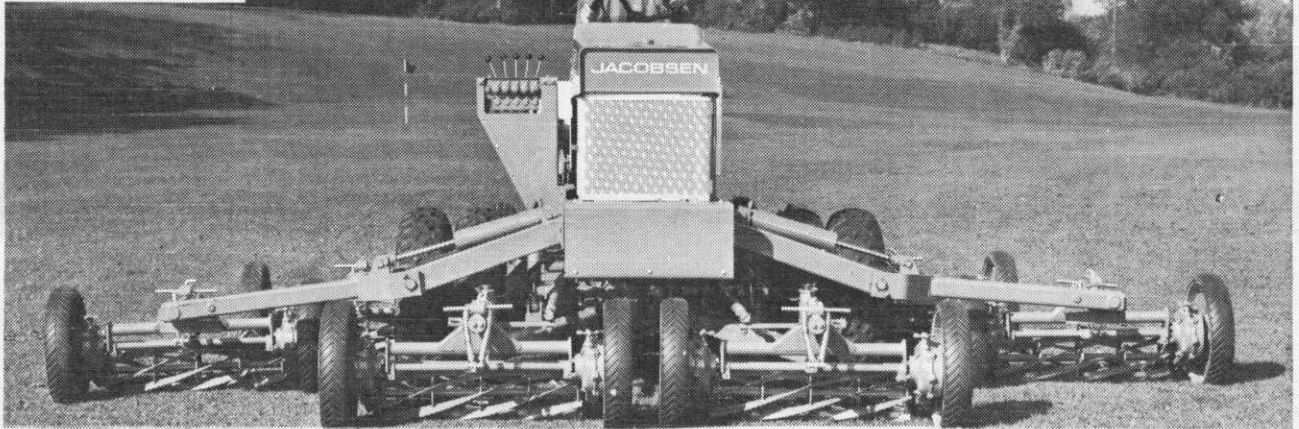

Editors Note: Pictures in this issue taken at various times and places.

baron KENTUCKY BLUEGRASS*

A professional grass for professional people

One reason Baron is the choice of most professionals is the combination of fast germination, slow growing and its ability to quickly form what sod growers call "a tight-fisted root system." You can mow Baron as low as 3/4-inch — and that's another reason Baron is ideally suited for golf courses, sod fields, fine lawns, industrial and other landscaping areas. Since Baron is winter hardy, it keeps its deep green color well into the cold months. . . highly disease resistant, too.

HERE'S THE JACOBSEN F-10
 WE HAVE A VERY SPECIAL PRICE
 ON THIS VERY SPECIAL
 MOWING TRACTOR

Now, Front Mowing for Fine Turf... F-10 MOWING TRACTOR

Jacobsen designed the F-10 just for mowing your fine turf areas with minimum manpower. Because all mowing units are ahead of the tractor wheels, you won't have wheel tracks or streaks of uncut grass on fine turf. Operator has full visibility of all mowers without twisting and turning . . . a distinct safety feature.